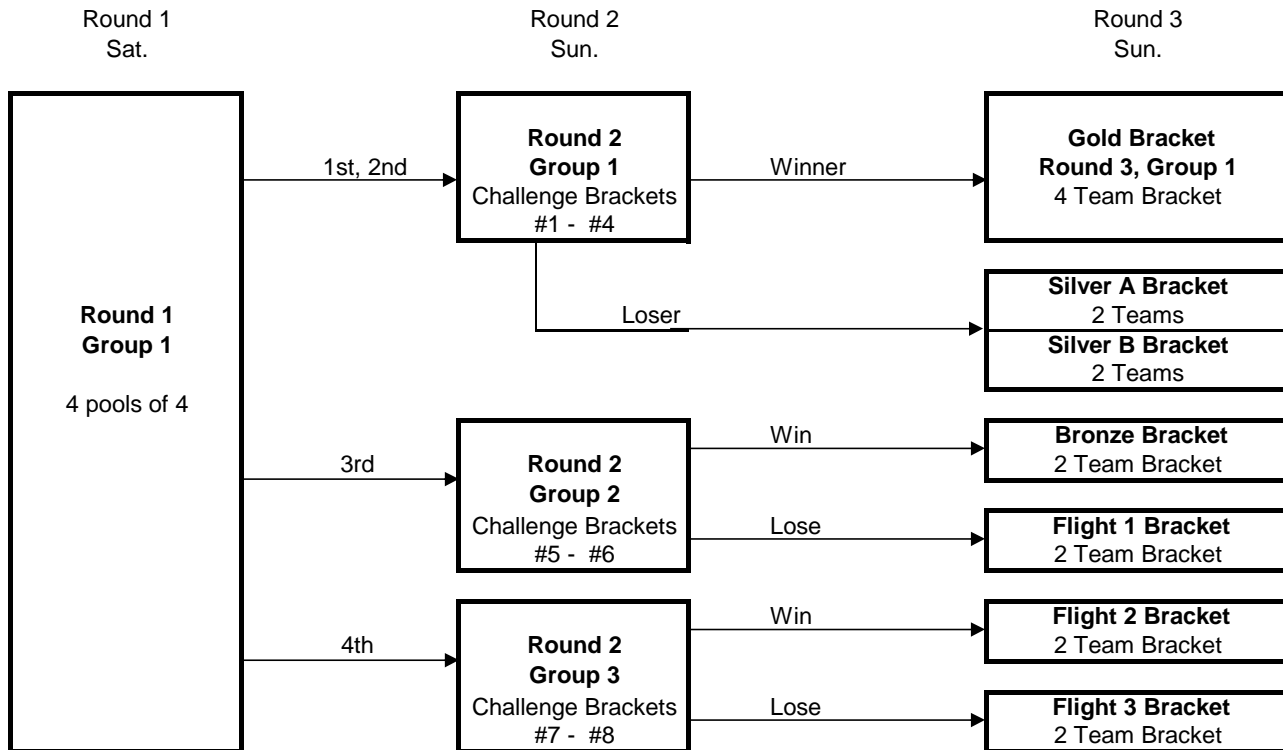

2015 Cross Court Classic

March 12-13

13 Open

16 Teams

Teams play the following schedules:

Pools of 3
1 vs 3 (2 ref)
2 vs 3 (1 ref)
1 vs 2 (3 ref)

All matches are played on the hour

Pools of 4
1 vs 3 (2 ref)
2 vs 4 (1 ref)
1 vs 4 (3 ref)
2 vs 3 (1 ref)
3 vs 4 (2 ref)
1 vs 2 (4 ref)

Notes:

On Sunday, some losers of the last match in pool play will be required to ref bracket matches that follow. (see schedule)

-Not all teams advance into a bracket, some will end after pool play. See flowchart above.

-Losers of any bracket match must stay and ref the next match. (Exceptions: a