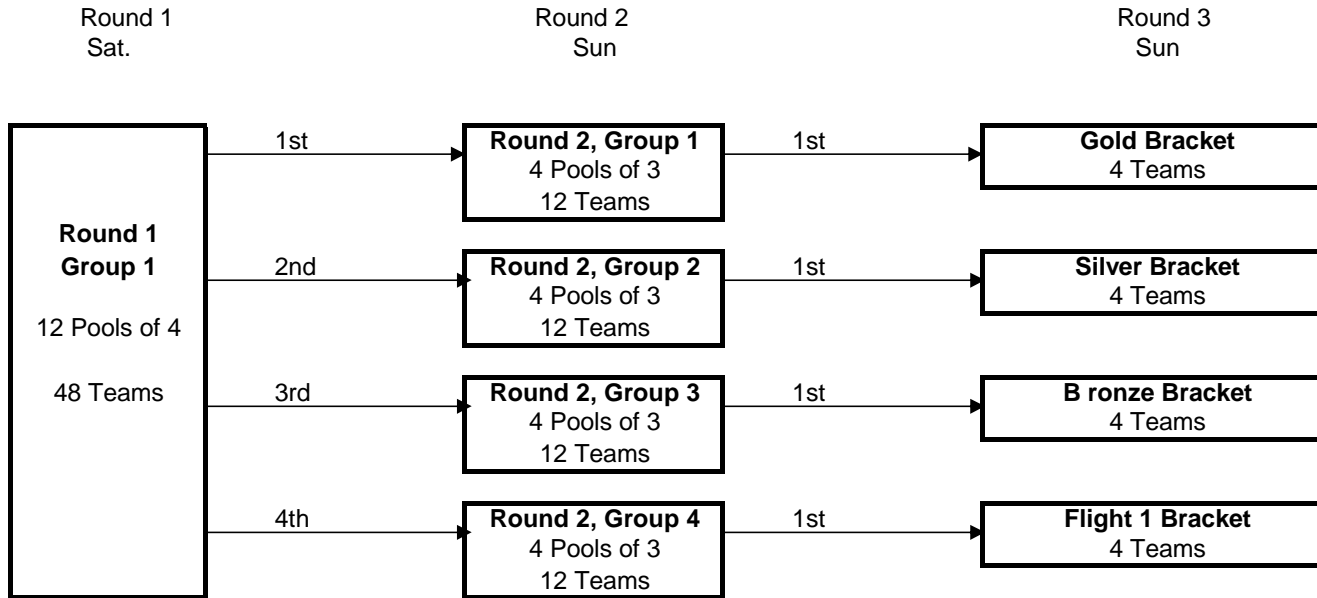

2016 Cross Court Classic

March 12-13

17 Open

24 Teams

Round 1
Sat.

Round 2
Sun.

Round 3
Sun.

Teams play the following schedules:

Pools of 3
1 vs 3 (2 ref)
2 vs 3 (1 ref)
1 vs 2 (3 ref)

All matches are played on the hour

Pools of 4
1 vs 3 (2 ref)
2 vs 4 (1 ref)
1 vs 4 (3 ref)
2 vs 3 (1 ref)
3 vs 4 (2 ref)
1 vs 2 (4 ref)

-Not all teams advance into a bracket, some will end after pool play. See flowchart above.

-Losers of any bracket match must stay and ref the next match. (Exceptions: a pool is starting or there is no scheduled match)

2016 Cross Court Classic

March 12-13
17 Club
48 Teams

Teams play the following schedules: