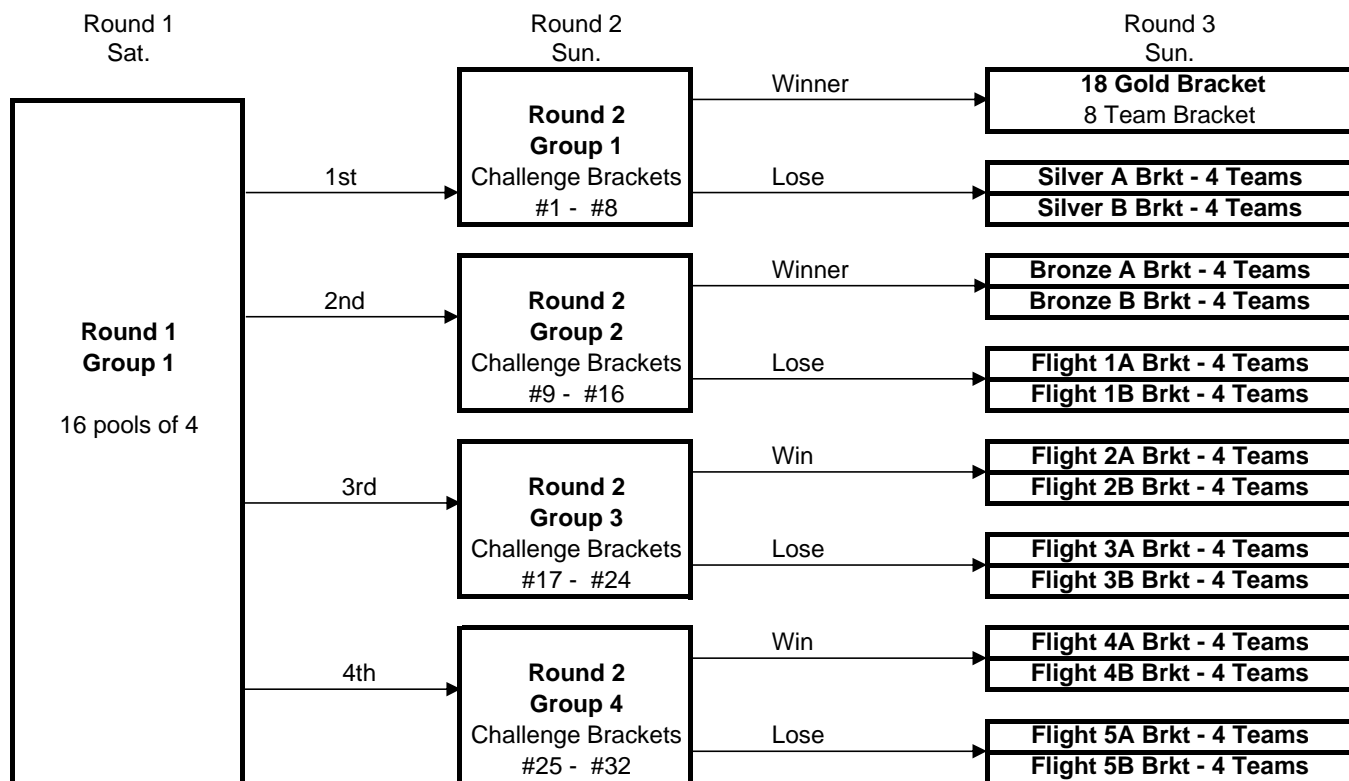

2016 Cross Court Classic

March 12-13
13 Club
64 Teams

Teams play the following schedules:

Pools of 3
1 vs 3 (2 ref)
2 vs 3 (1 ref)
1 vs 2 (3 ref)

All matches are played on the hour

Pools of 4
1 vs 3 (2 ref)
2 vs 4 (1 ref)
1 vs 4 (3 ref)
2 vs 3 (1 ref)
3 vs 4 (2 ref)
1 vs 2 (4 ref)

Notes:

On Sunday, some losers of the last match in pool play will be required to ref bracket matches that follow. (see schedule)

-Not all teams advance into a bracket, some will end after pool play. See flowchart above.

-Losers of any bracket match must stay and ref the next match. (Exceptions: a