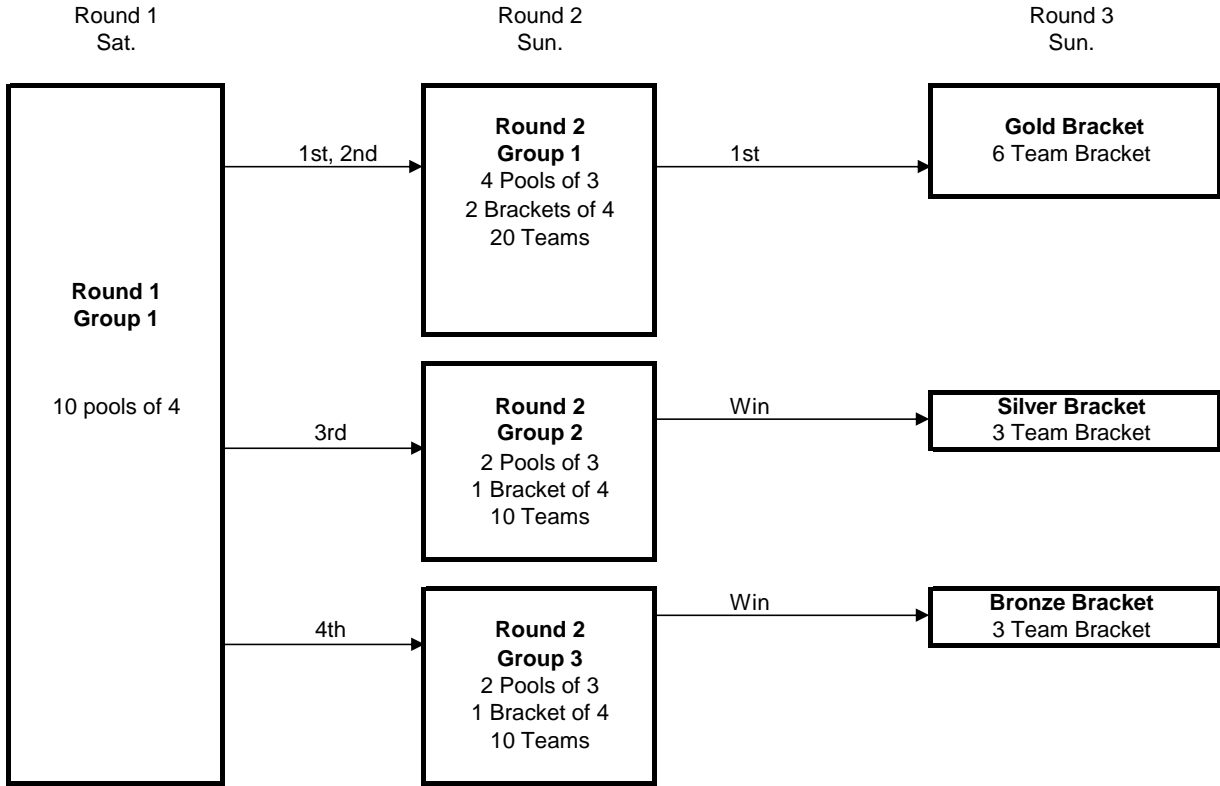

-Losers of any bracket match must stay and ref the next match. (Exceptions: a pool is starting or there is no scheduled match)

2016 Cross Court Classic

March 12-13
17 Club
48 Teams

Teams play the following schedules:

Pools of 3
1 vs 3 (2 ref)
2 vs 3 (1 ref)
1 vs 2 (3 ref)

All matches are played on the hour

Pools of 4
1 vs 3 (2 ref)
2 vs 4 (1 ref)
1 vs 4 (3 ref)
2 vs 3 (1 ref)
3 vs 4 (2 ref)
1 vs 2 (4 ref)

Notes:

On Sunday, some losers of the last match in pool play will be required to ref bracket matches that follow. (see schedule)

-Losers of any bracket match must stay and ref the next match. (Exceptions: a pool is starting or there is no scheduled match)

2016 Cross Court Classic
 March 12-13
 18 & Under
 40 Teams

Teams play the following schedules: