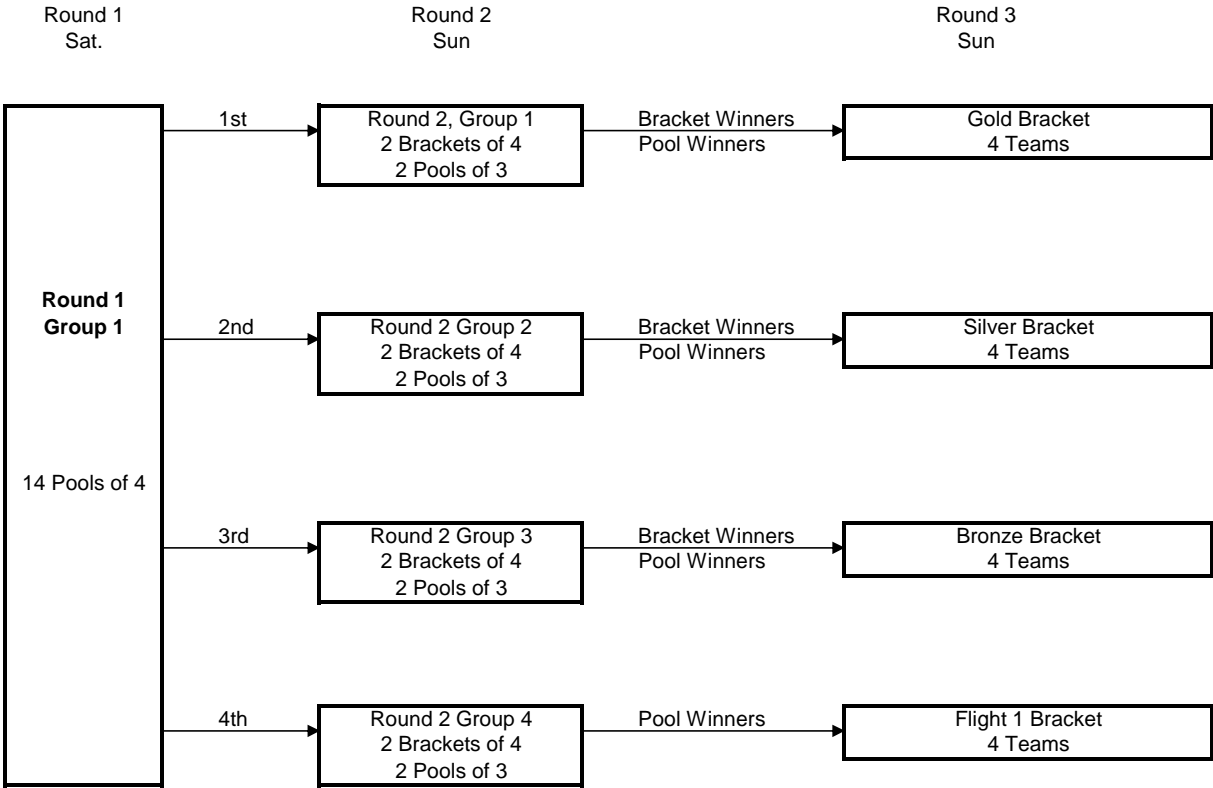

2016 Cross Court Classic
March 12-13
12s Division
56 Teams

Teams play the following schedules:

Pools of 3
1 vs 3 (2 ref)
2 vs 3 (1 ref)
1 vs 2 (3 ref)

All matches are played on the hour

Pools of 4
1 vs 3 (2 ref)
2 vs 4 (1 ref)
1 vs 4 (3 ref)
2 vs 3 (1 ref)
3 vs 4 (2 ref)
1 vs 2 (4 ref)

-Not all teams advance into a bracket, some will end after pool play. See flowchart above.

-Losers of any bracket match must stay and ref the next match. (Exceptions: a pool is starting or there is no scheduled match)

-All Round 2 Brackets of 4 will play consolation match for the losers.