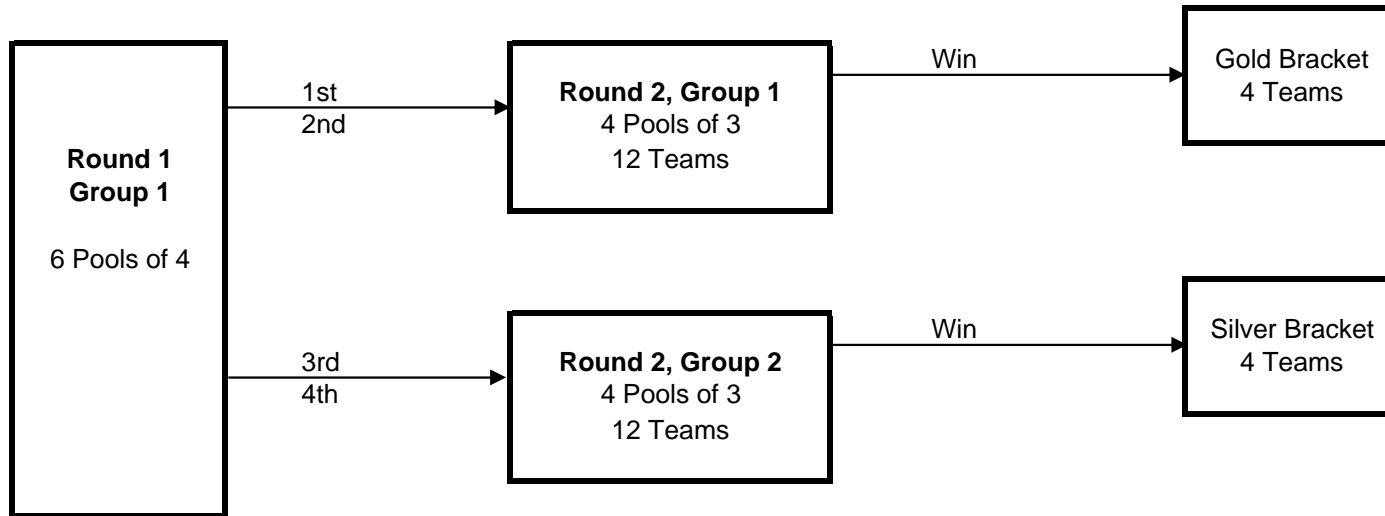

2016 Cross Court Classic

March 12-13

16 Open

24 Teams

Round 1
Sat.

Round 2
Sun.

Round 3
Sun.

Teams play the following schedules:

Pools of 3
1 vs 3 (2 ref)
2 vs 3 (1 ref)
1 vs 2 (3 ref)

All matches are played on the hour

Pools of 4
1 vs 3 (2 ref)
2 vs 4 (1 ref)
1 vs 4 (3 ref)
2 vs 3 (1 ref)
3 vs 4 (2 ref)
1 vs 2 (4 ref)

-Not all teams advance into a bracket, some will end after pool play. See flowchart above.