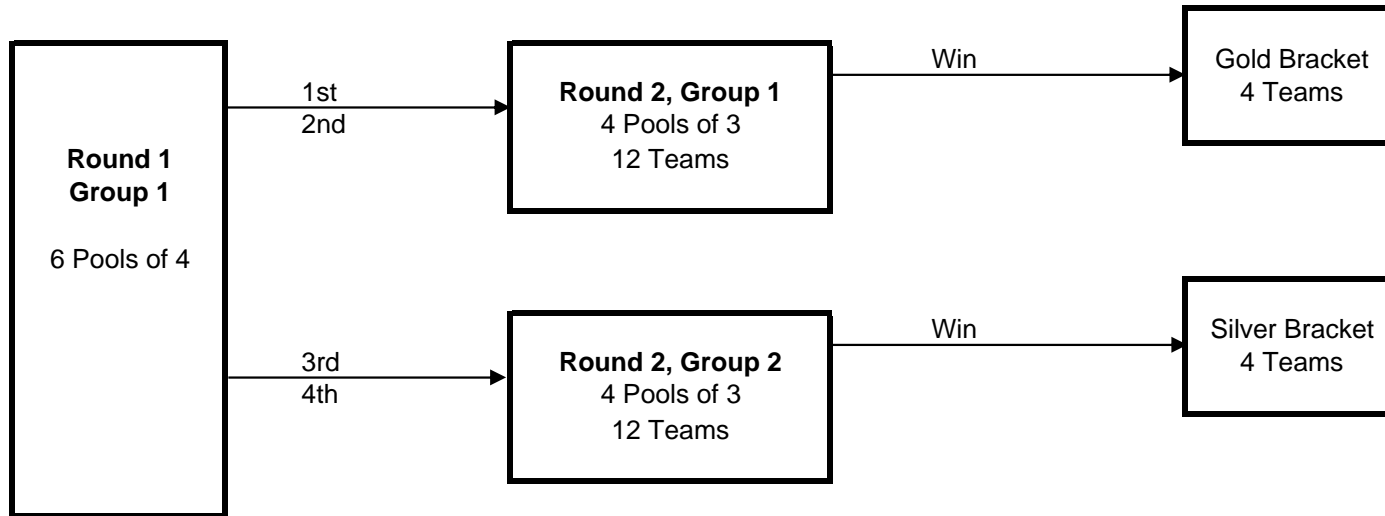

-Losers of any bracket match must stay and ref the next match.
(Exceptions: a pool is starting or there is no scheduled match)

2016 Cross Court Classic

March 12-13

15 Open
24 Teams

Round 1
Sat.

Round 2
Sun.

Round 3
Sun.

Teams play the following schedules:

Pools of 3
1 vs 3 (2 ref)
2 vs 3 (1 ref)
1 vs 2 (3 ref)

All matches are played on the hour

Pools of 4
1 vs 3 (2 ref)
2 vs 4 (1 ref)
1 vs 4 (3 ref)
2 vs 3 (1 ref)
3 vs 4 (2 ref)
1 vs 2 (4 ref)