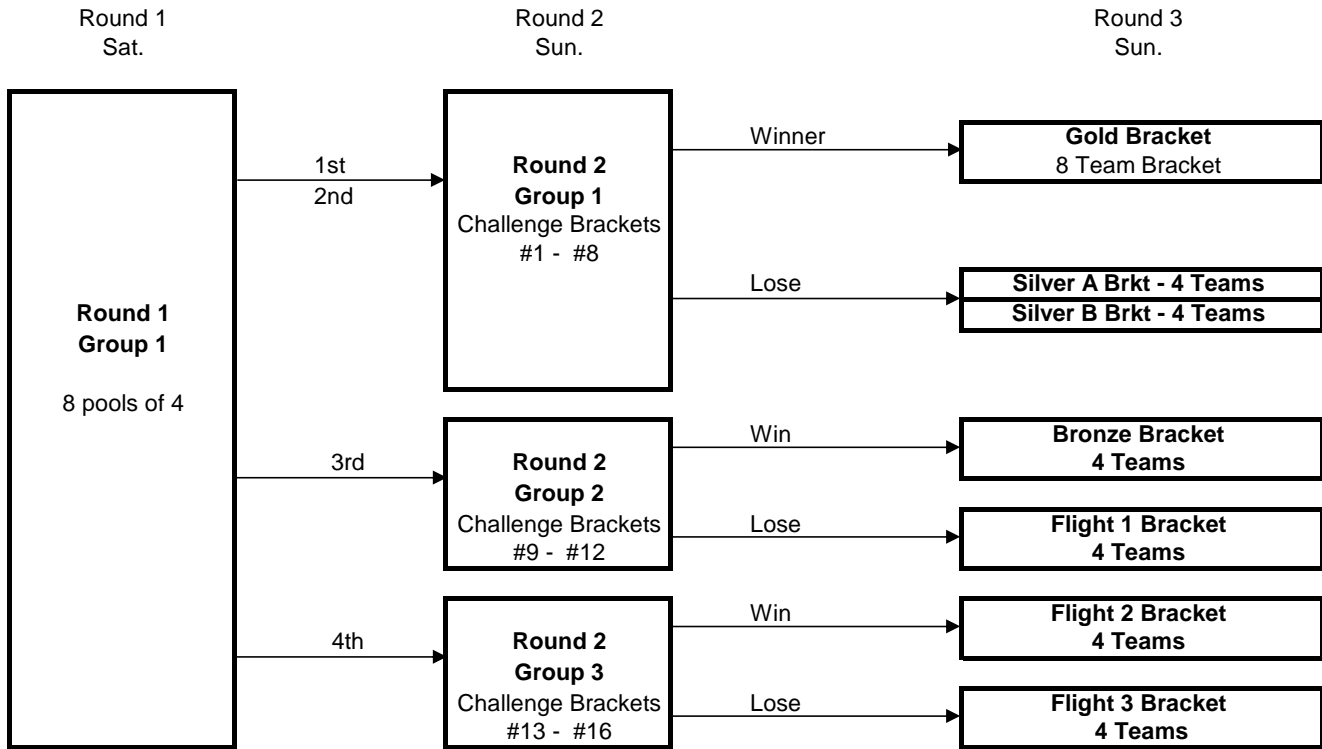

Pools of 3
1 vs 3 (2 ref)
2 vs 3 (1 ref)
1 vs 2 (3 ref)

All matches are played on the hour

Pools of 4
1 vs 3 (2 ref)
2 vs 4 (1 ref)
1 vs 4 (3 ref)
2 vs 3 (1 ref)
3 vs 4 (2 ref)
1 vs 2 (4 ref)

-Not all teams advance into a bracket, some will end after pool play. See flowchart above.

-Losers of any bracket match must stay and ref the next match. (Exceptions: a pool is starting or there is no scheduled match)

2016 Cross Court Classic

March 12-13
16 Elite
32 Teams

Teams play the following schedules: