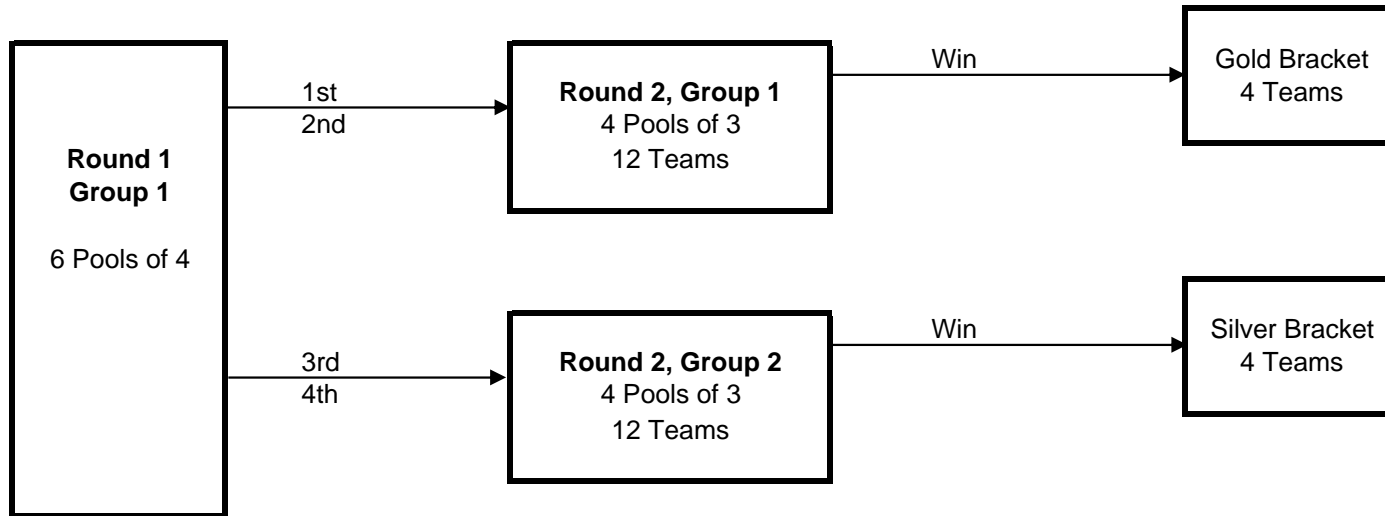

2016 Cross Court Classic

March 12-13

17 Open

24 Teams

Round 1
Sat.

Round 2
Sun.

Round 3
Sun.

Teams play the following schedules:

Pools of 3
1 vs 3 (2 ref)
2 vs 3 (1 ref)
1 vs 2 (3 ref)

All matches are played on the hour

Pools of 4
1 vs 3 (2 ref)
2 vs 4 (1 ref)
1 vs 4 (3 ref)
2 vs 3 (1 ref)
3 vs 4 (2 ref)
1 vs 2 (4 ref)

-Not all teams advance into a bracket, some will end after pool play. See flowchart above.