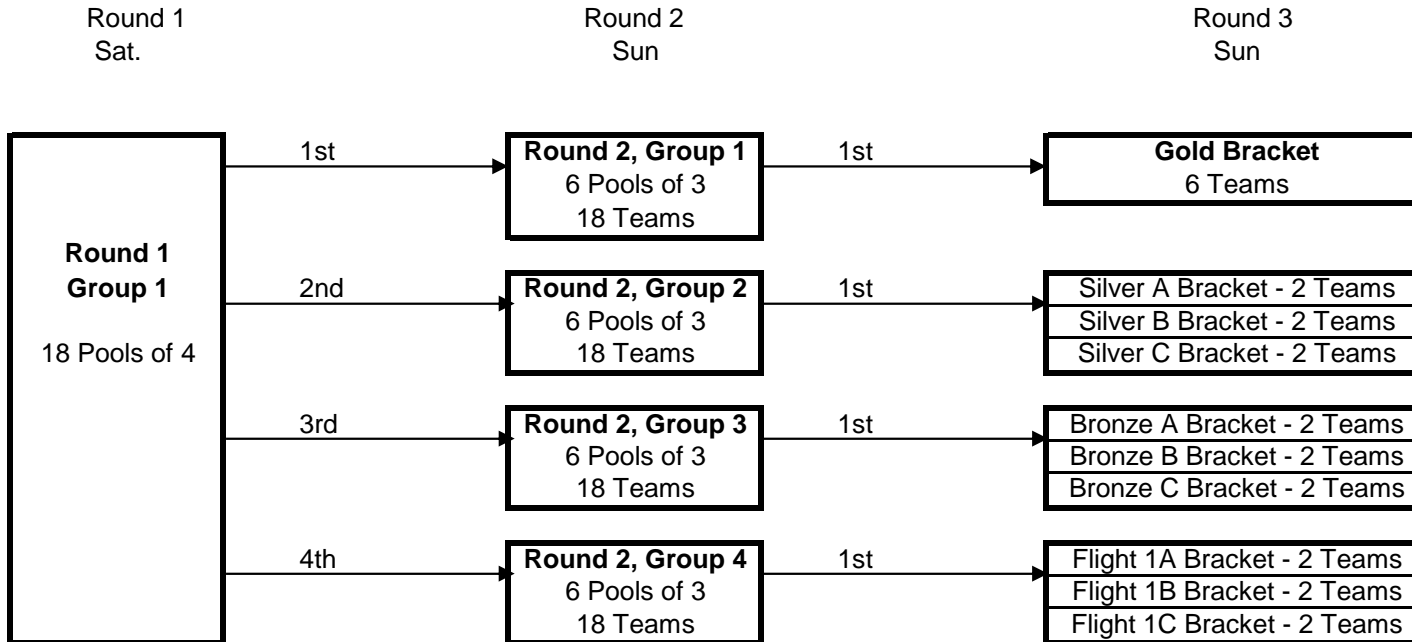

2016 Cross Court Classic

March 12-13

14 Club

72 Teams

Teams play the following schedules:

Pools of 3
1 vs 3 (2 ref)
2 vs 3 (1 ref)
1 vs 2 (3 ref)

All matches are played on the hour

Pools of 4
1 vs 3 (2 ref)
2 vs 4 (1 ref)
1 vs 4 (3 ref)
2 vs 3 (1 ref)
3 vs 4 (2 ref)
1 vs 2 (4 ref)

Notes:

On Sunday, some losers of the last match in pool play will be required to ref bracket matches that follow. (see schedule)

-Losers of any bracket match must stay and ref the next match.
(Exceptions: a pool is starting or there is no scheduled match)