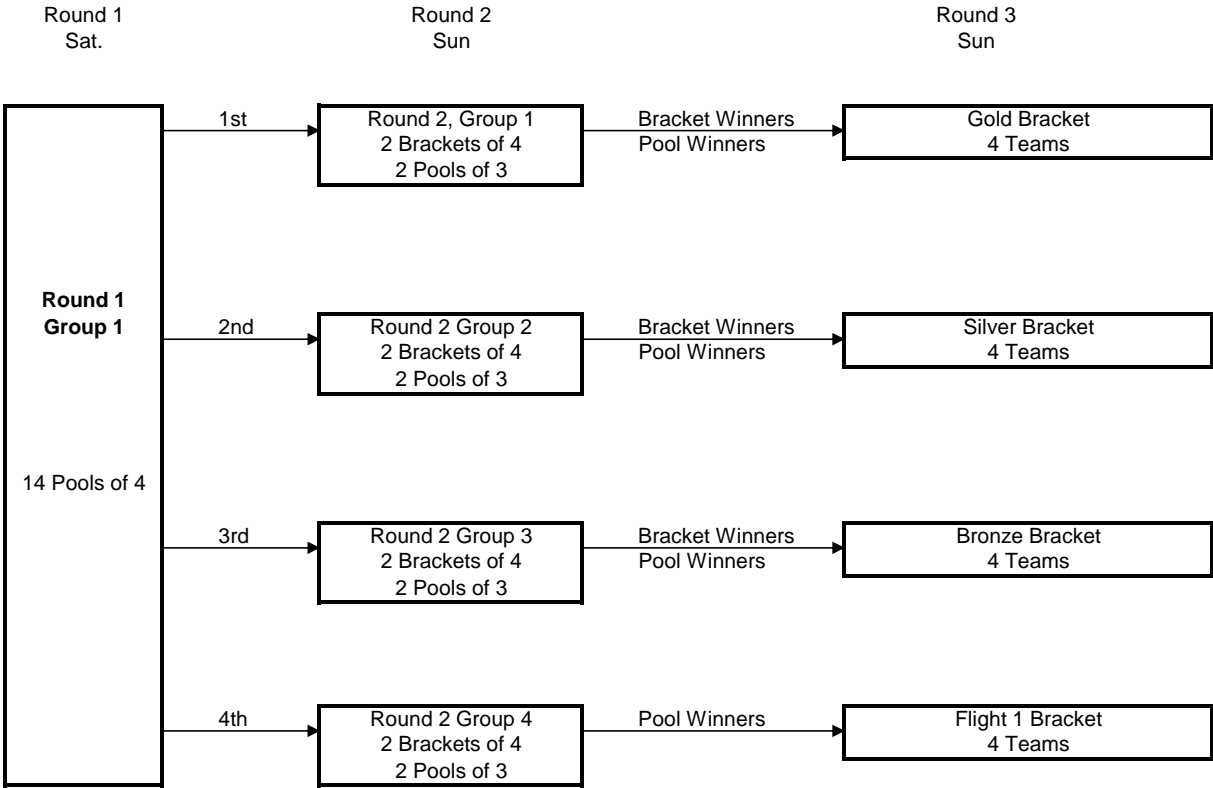

2016 Cross Court Classic
March 12-13
14 Elite
56 Teams

Teams play the following schedules:

Pools of 3
1 vs 3 (2 ref)
2 vs 3 (1 ref)
1 vs 2 (3 ref)

All matches are played on the hour

Pools of 4
1 vs 3 (2 ref)
2 vs 4 (1 ref)
1 vs 4 (3 ref)
2 vs 3 (1 ref)
3 vs 4 (2 ref)
1 vs 2 (4 ref)

-Not all teams advance into a bracket, some will end after pool play. See flowchart above.

-Losers of any bracket match must stay and ref the next match. (Exceptions: a pool is starting or there is no scheduled match)

-All Round 2 Brackets of 4 will play consolation match for the losers.