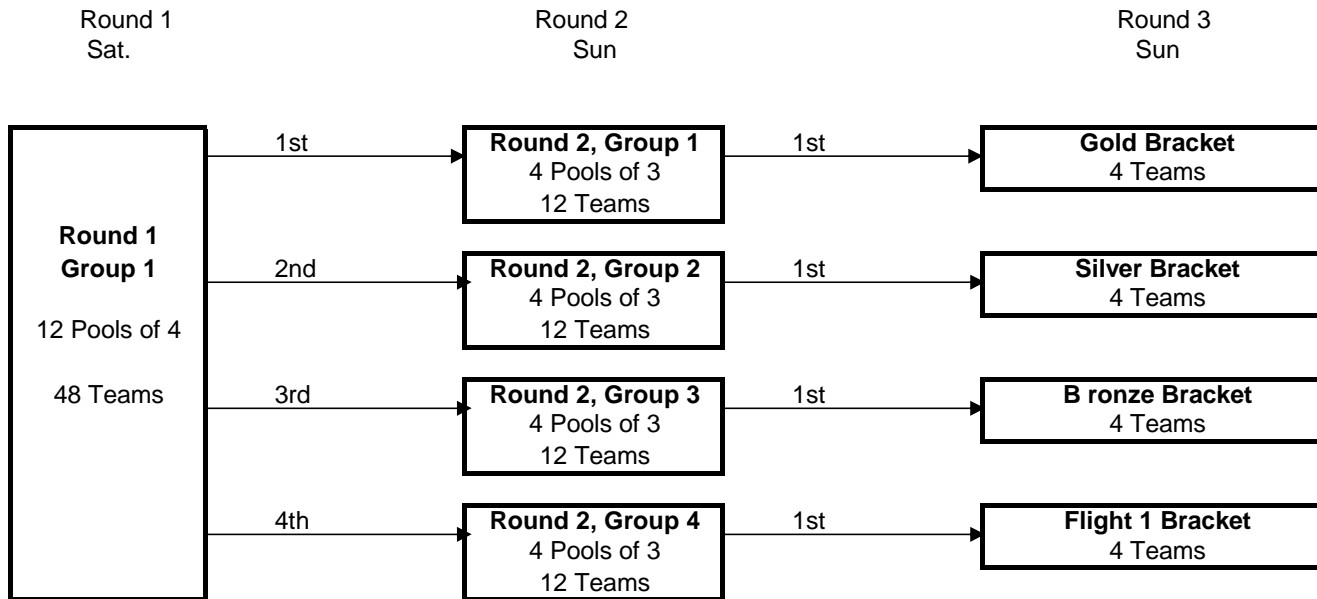

2016 Cross Court Classic

March 12-13

15 Elite

48 Teams

Teams play the following schedules:

Pools of 3
1 vs 3 (2 ref)
2 vs 3 (1 ref)
1 vs 2 (3 ref)

All matches are played on the hour

Pools of 4
1 vs 3 (2 ref)
2 vs 4 (1 ref)
1 vs 4 (3 ref)
2 vs 3 (1 ref)
3 vs 4 (2 ref)
1 vs 2 (4 ref)

Notes:

On Sunday, some losers of the last match in pool play will be required to ref bracket matches that follow. (see schedule)

-Losers of any bracket match must stay and ref the next match. (Exceptions: a pool is starting or there is no scheduled match)