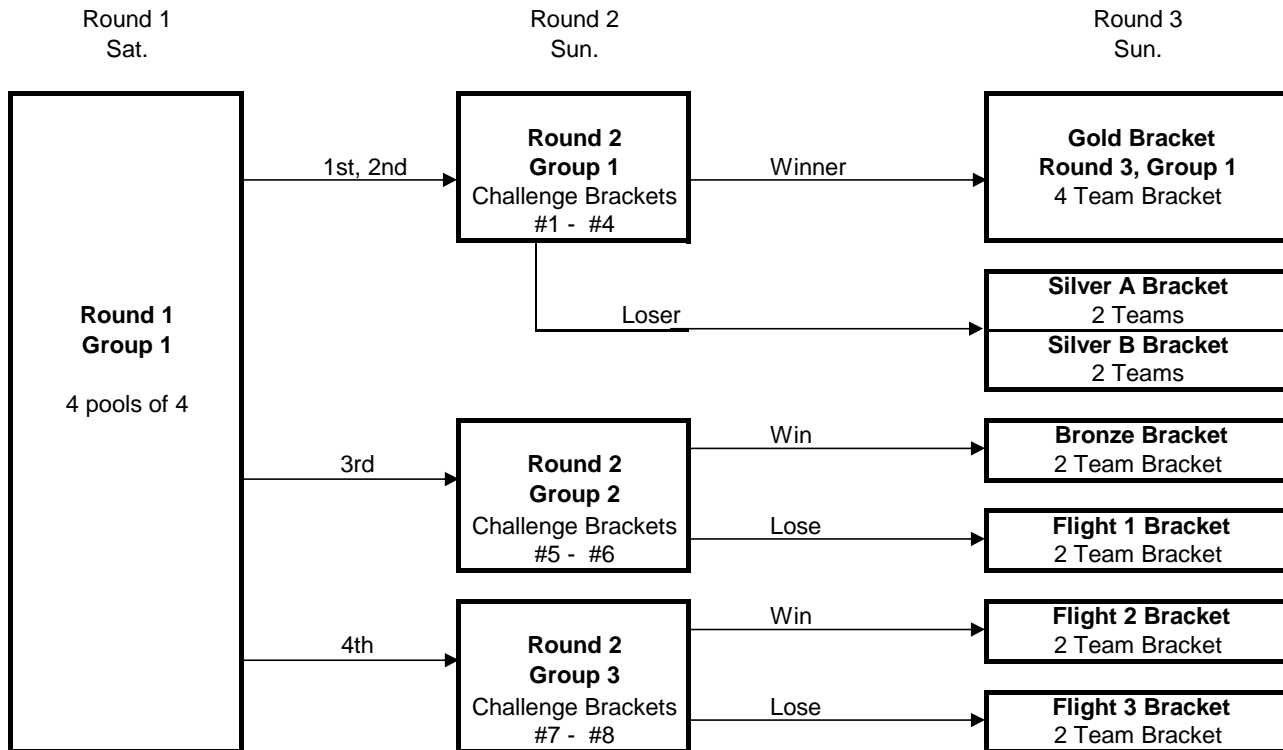

2016 Cross Court Classic

March 12-13

14 Open

16 Teams

Teams play the following schedules:

Pools of 3
1 vs 3 (2 ref)
2 vs 3 (1 ref)
1 vs 2 (3 ref)

All matches are played on the hour

Pools of 4
1 vs 3 (2 ref)
2 vs 4 (1 ref)
1 vs 4 (3 ref)
2 vs 3 (1 ref)
3 vs 4 (2 ref)
1 vs 2 (4 ref)

Notes:

On Sunday, some losers of the last match in pool play will be required to ref bracket matches that follow. (see schedule)

-Not all teams advance into a bracket, some will end after pool play. See flowchart above.

-Losers of any bracket match must stay and ref the next match. (Exceptions: a