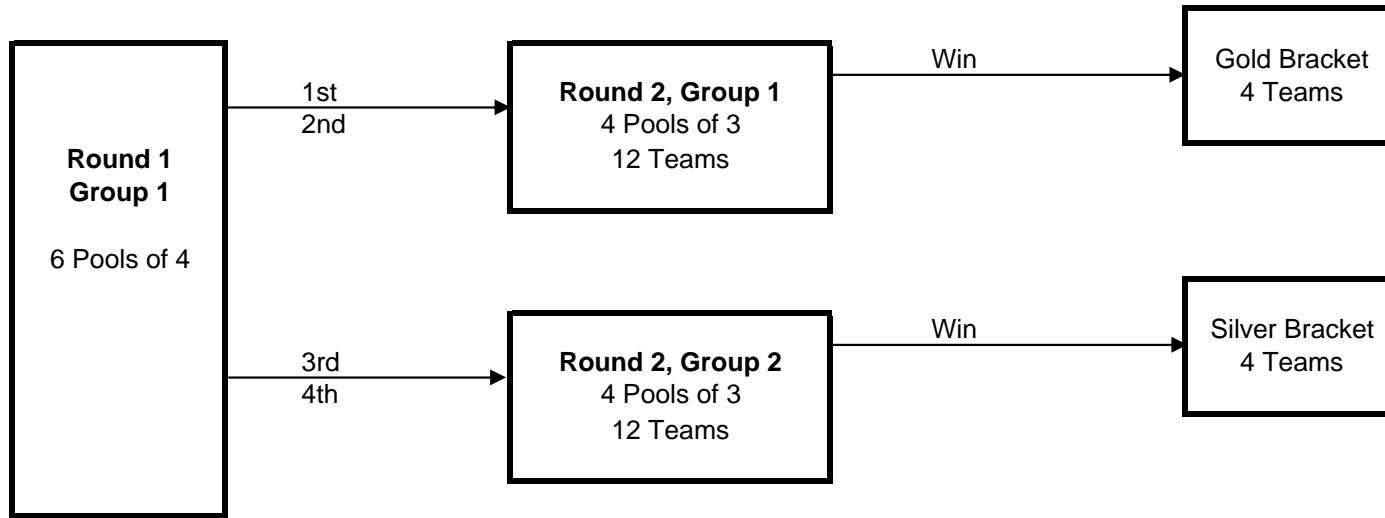

-Losers of any bracket match must stay and ref the next match. (Exceptions: a

2016 Cross Court Classic

March 12-13

13 Elite

24 Teams

Round 1
Sat.

Round 2
Sun.

Round 3
Sun.