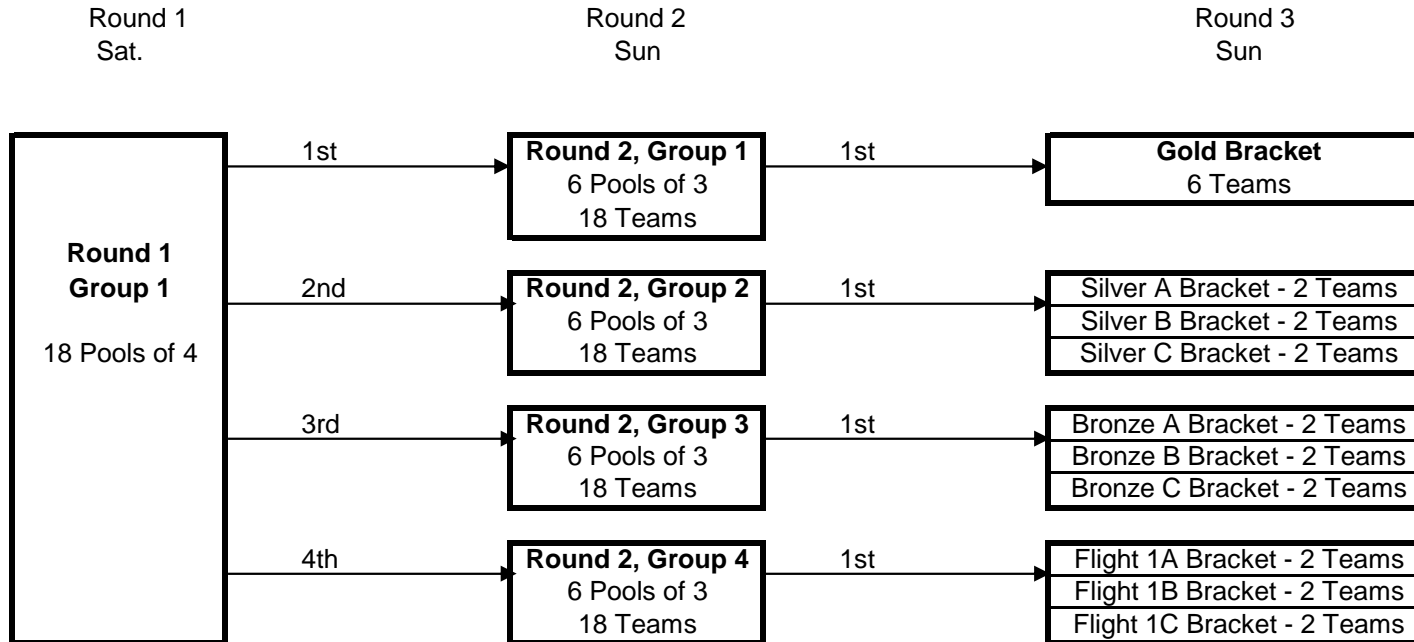

2016 Cross Court Classic

March 12-13

16 Club
72 Teams

Teams play the following schedules:

Pools of 3
1 vs 3 (2 ref)
2 vs 3 (1 ref)
1 vs 2 (3 ref)

All matches are played on the hour

Pools of 4
1 vs 3 (2 ref)
2 vs 4 (1 ref)
1 vs 4 (3 ref)
2 vs 3 (1 ref)
3 vs 4 (2 ref)
1 vs 2 (4 ref)

Notes:

On Sunday, some losers of the last match in pool play will be required to ref bracket matches that follow. (see schedule)

-Losers of any bracket match must stay and ref the next match.
(Exceptions: a pool is starting or there is no scheduled match)