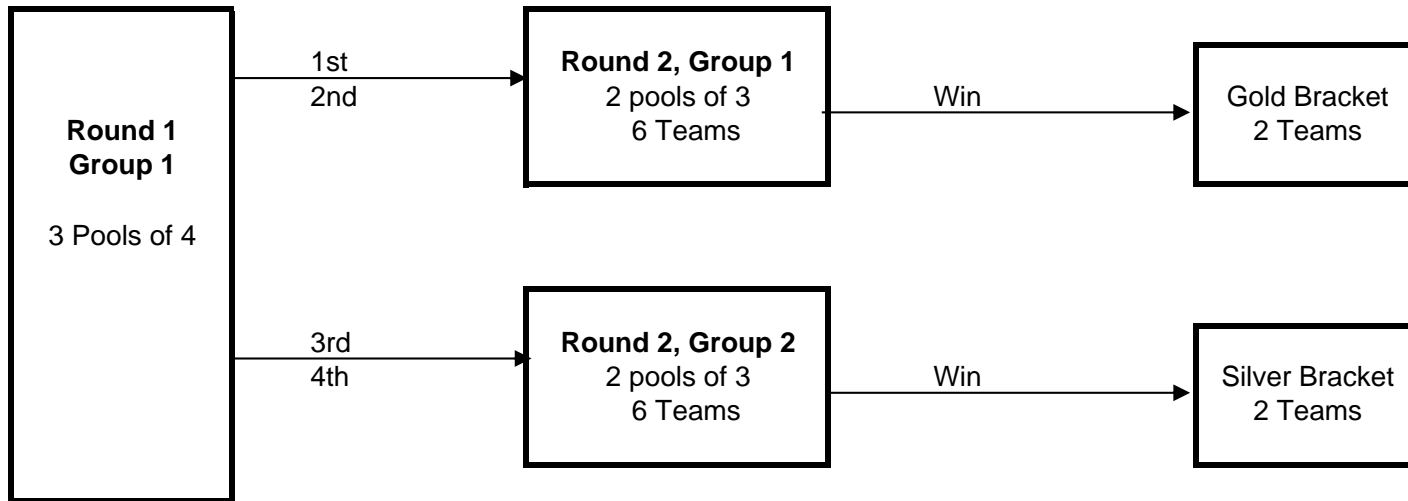

2016 Cross Court Classic

March 12-13

11 & Under

12 Teams

Round 1
Sat.

Round 2
Sun.

Round 3
Sun.

Teams play the following schedules: