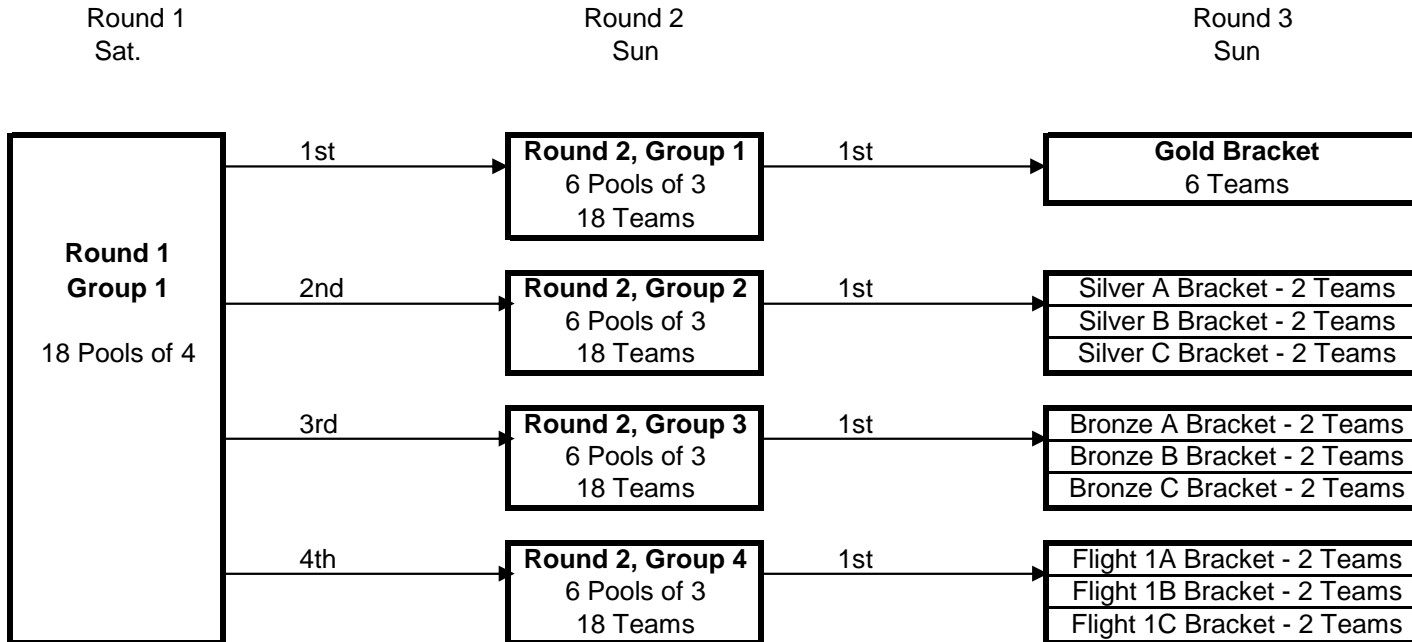

2016 Cross Court Classic

March 12-13

15 Club

72 Teams

Teams play the following schedules:

Pools of 3
1 vs 3 (2 ref)
2 vs 3 (1 ref)
1 vs 2 (3 ref)

All matches are played on the hour

Pools of 4
1 vs 3 (2 ref)
2 vs 4 (1 ref)
1 vs 4 (3 ref)
2 vs 3 (1 ref)
3 vs 4 (2 ref)
1 vs 2 (4 ref)