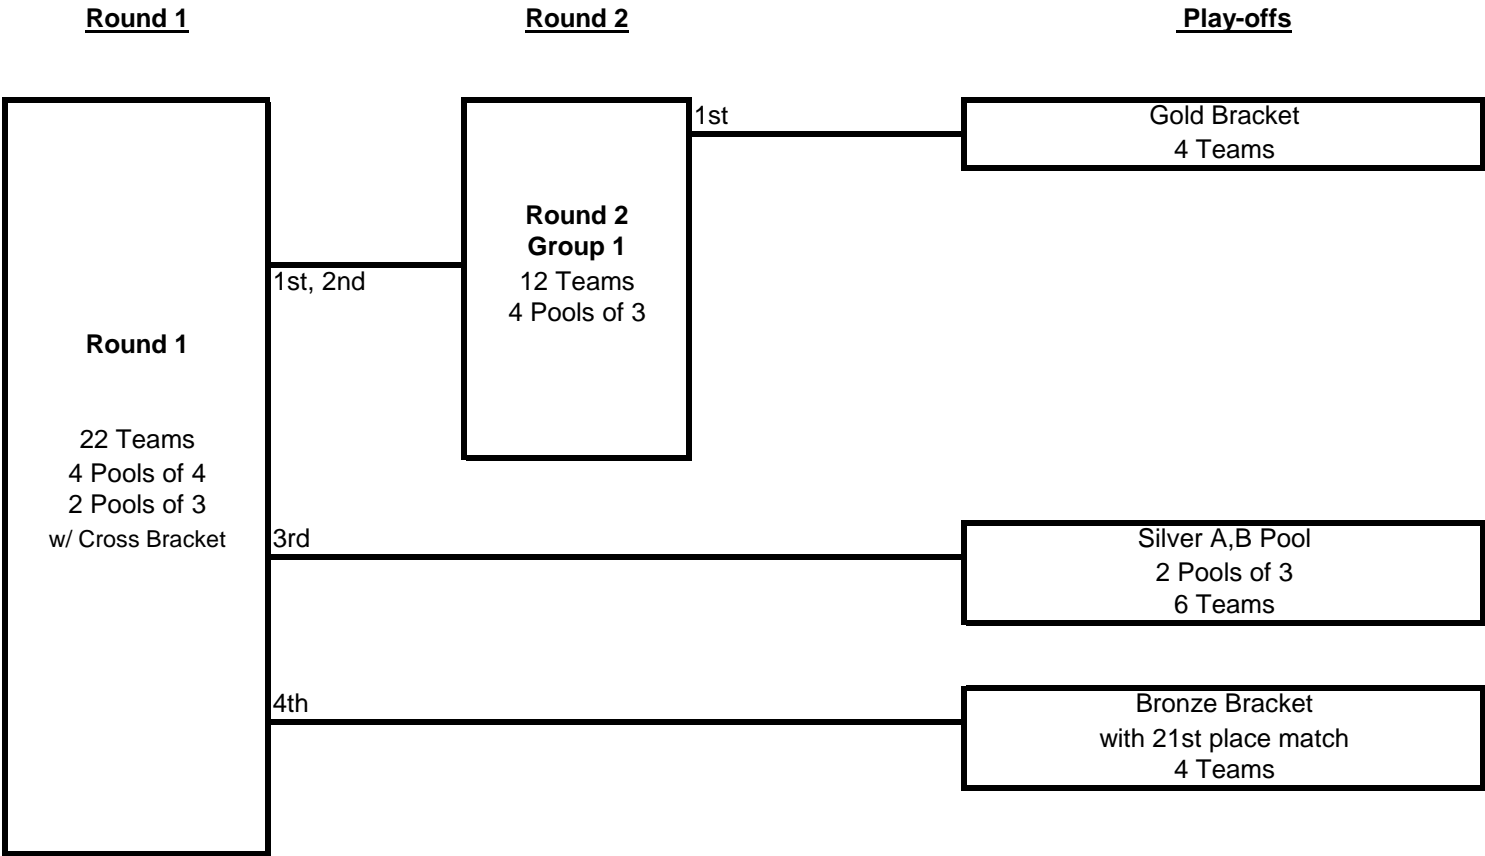

2019 Mizuno Cross Court Classic
Mar 16-17
16 Elite
22 Teams