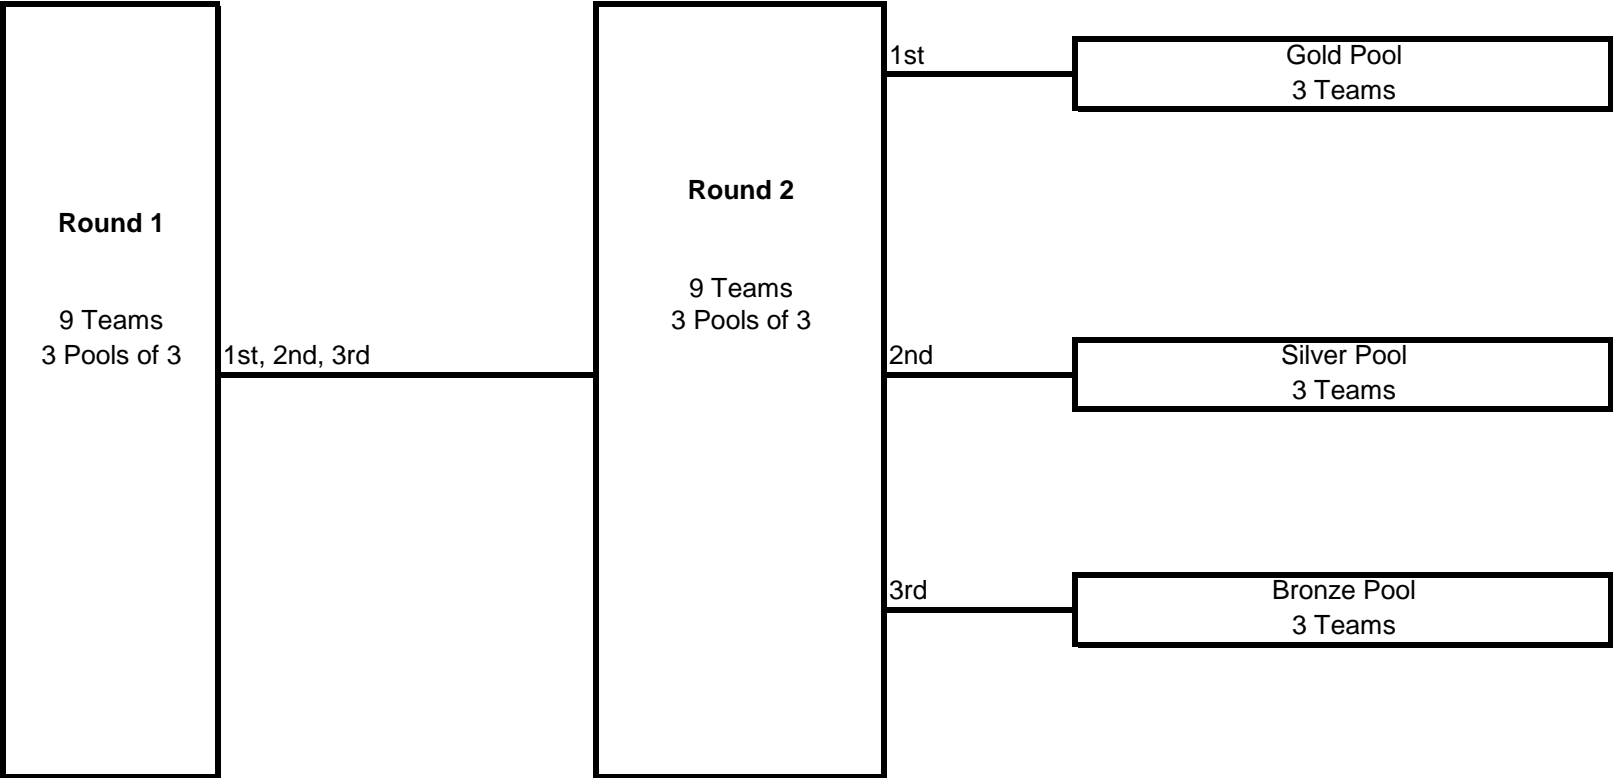

# 2019 Mizuno Cross Court Classic

Mar 16-17

15 Club

78 Teams

**2019 Mizuno Cross Court Classic**  
**March 16-17**  
**14 Open**  
9 Teams

Round 1

Round 2

Play-offs