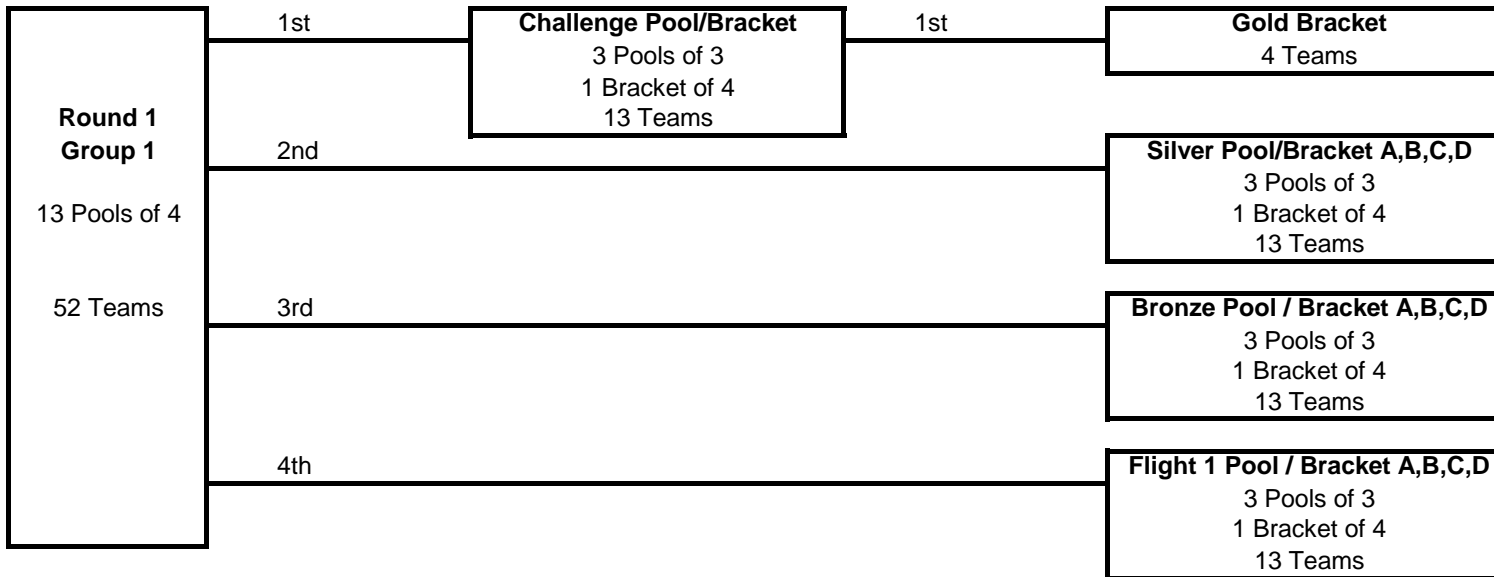

Round 2

Round 3

Play-offs

# 2019 Mizuno Cross Court Classic

March 16-17

13 Club

72 Teams

Round 1  
Sat.

Round 2  
Sun

Round 3  
Sun

**2019 Mizuno Cross Court Classic**  
 Mar 16-17  
**12 Open**  
**14 Teams**

# 2019 Cross Court Classic

March 16-17

12 Club

52 Teams

Round 1  
Sat.

Round 2  
Sun

Round 3  
Sun

**Notes:**