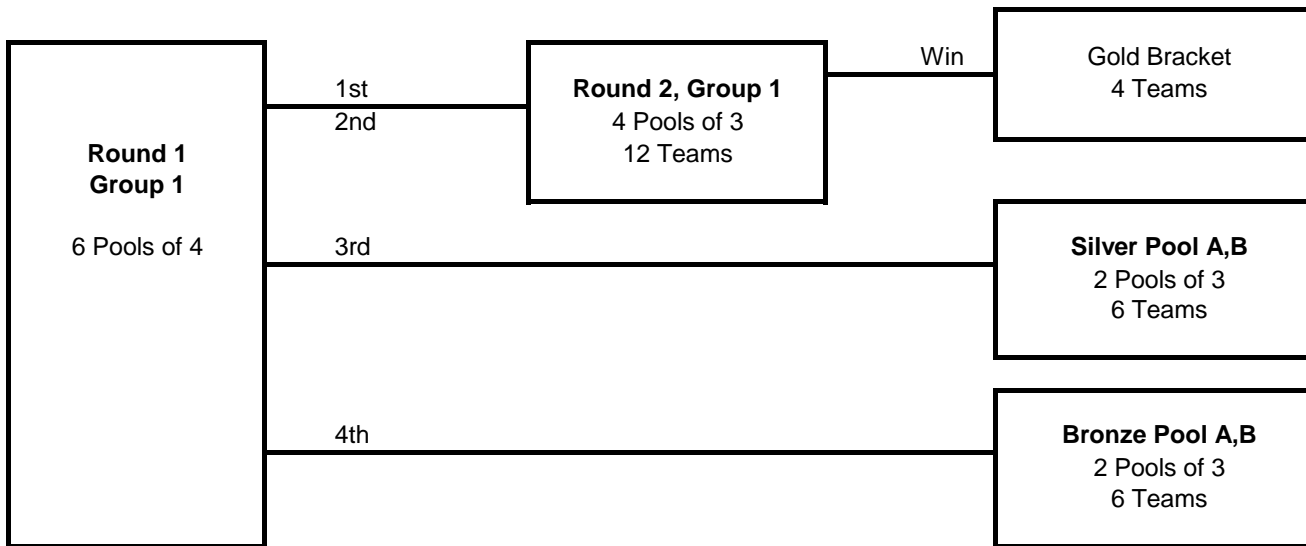

# 2019 Mizuno Cross Court Classic

Mar 16-17

15 Club

78 Teams

**2019 Mizuno Cross Court Classic**  
**March 16-17**  
**14 Open**  
9 Teams

Round 1

Round 2

Play-offs

# 2019 Mizuno Cross Court Classic

March 16-17

14 Elite

24 Teams

Round 1  
Sat.

Round 2  
Sun.

Round 3  
Sun.

# 2019 Mizuno Cross Court Classic

Mar 16-17

14 Club

82 Teams

**2017 Tour of Texas Warm Up  
13 Open  
6 Teams**

Round 1

**2019 Mizuno Cross Court Classic**  
**Mar 16-17**  
**13 Elite**  
**18 Teams**

Round 1

Round 2

Round 3

Play-offs