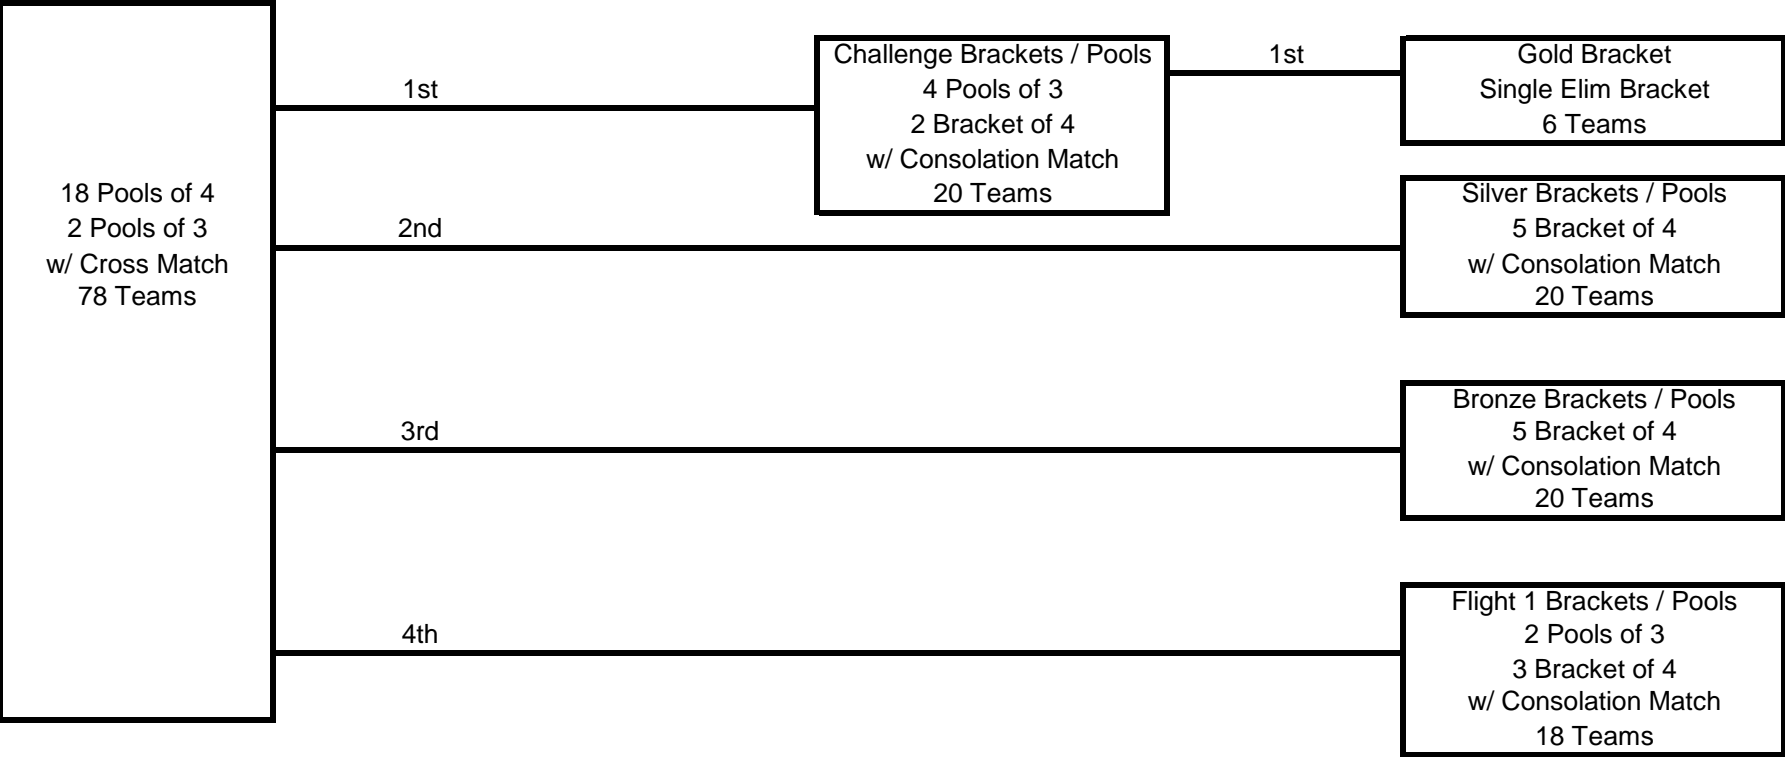

2019 Mizuno Cross Court Classic

Mar 16-17

15 Club

78 Teams