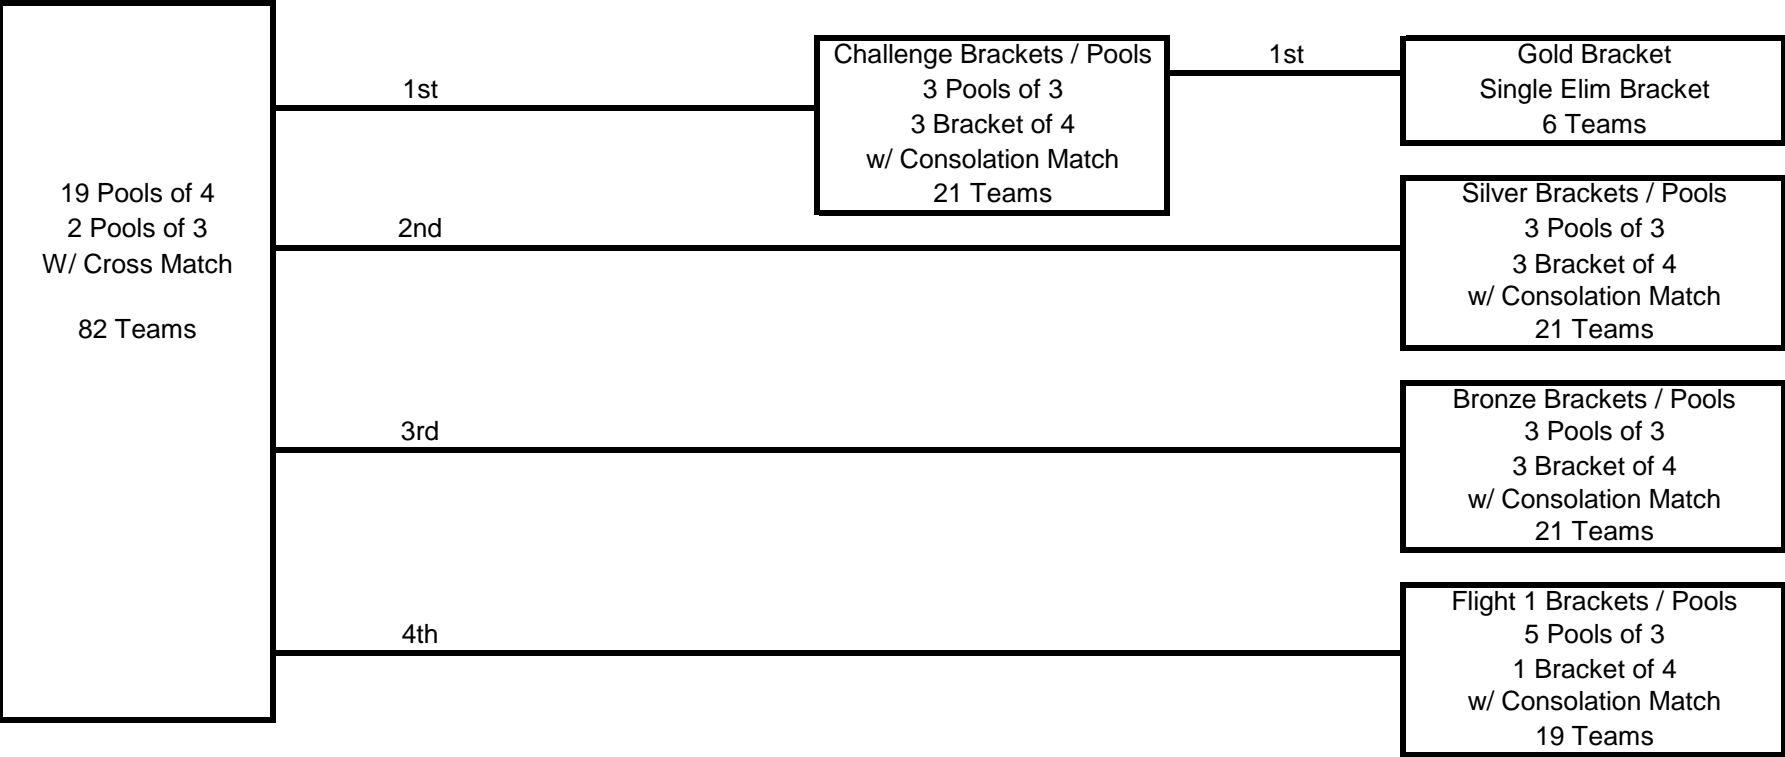

# 2019 Mizuno Cross Court Classic

March 16-17

14 Elite

24 Teams

Round 1  
Sat.

Round 2  
Sun.

Round 3  
Sun.

# 2019 Mizuno Cross Court Classic

Mar 16-17

14 Club

82 Teams

**2017 Tour of Texas Warm Up  
13 Open  
6 Teams**

Round 1

**2019 Mizuno Cross Court Classic**  
**Mar 16-17**  
**13 Elite**  
**18 Teams**

Round 1

Round 2

Round 3

Play-offs