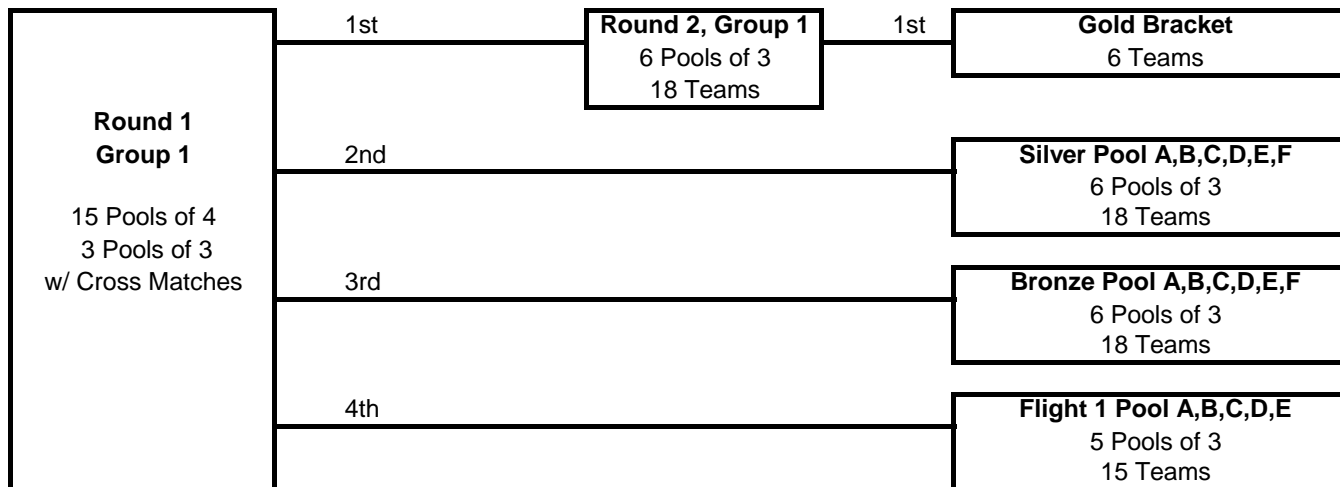

# 2019 Mizuno Cross Court Classic

March 16-17

16 Club

69 Teams

Round 1  
Sat.

Round 2  
Sun

Round 3  
Sun

Note: Teams that fall in to the Round 1 Cross Matches need to check the schedule to see how your finish advances into the next round

# 2019 Mizuno Cross Court Classic

March 16-17

15 Open

16 Teams