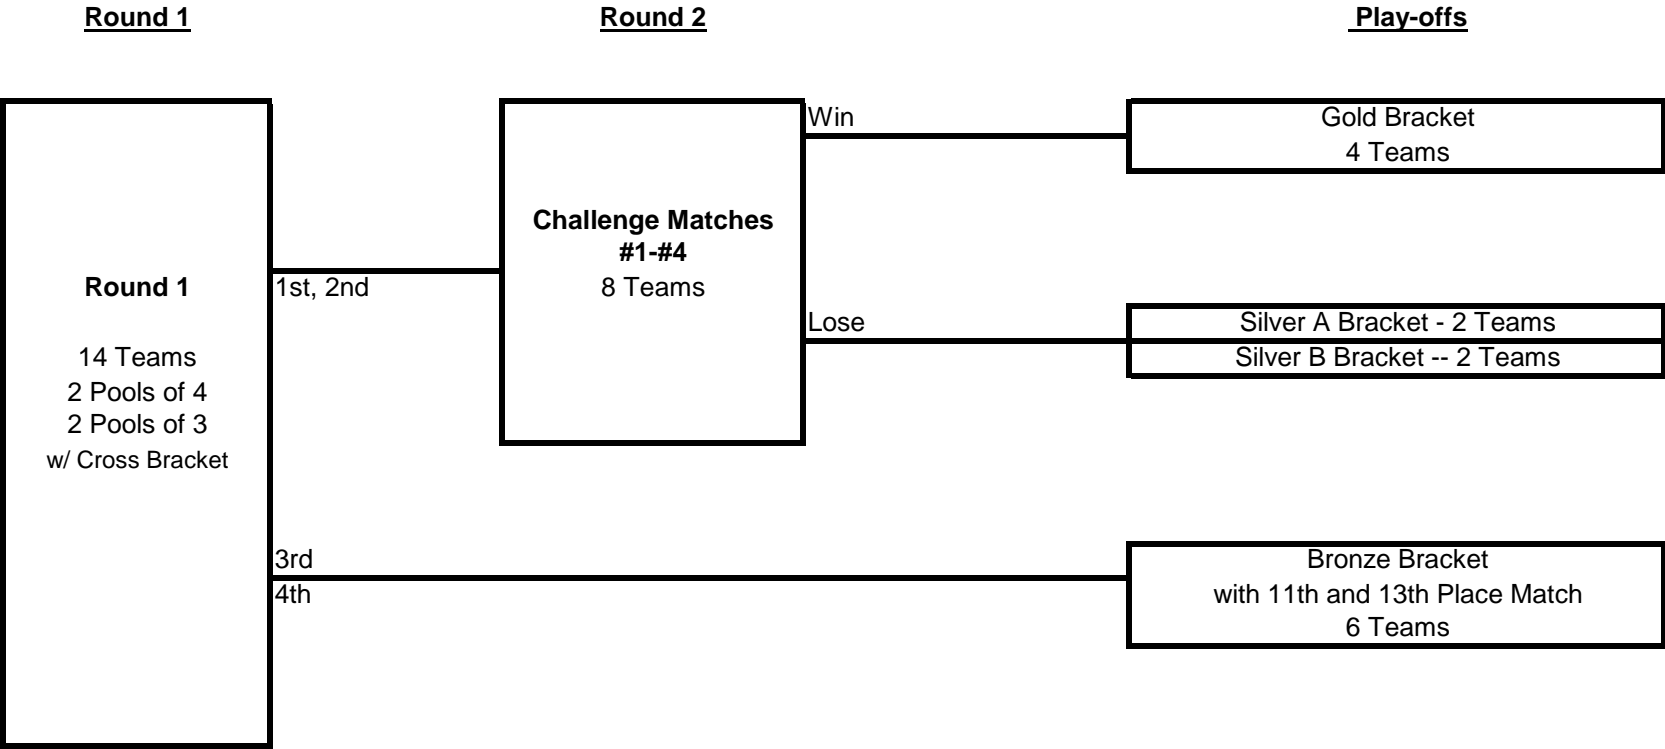

**2019 Cross Court Classic**  
**March 16-17**  
**18 & Under**  
**44 Teams**

Round 1

Round 2

Round 3

**2019 Mizuno Cross Court Classic**  
 Mar 16-17  
**17 Open**  
**14 Teams**

**2019 Mizuno Cross Court Classic**  
 Mar 16-17  
**16 Open**  
**14 Teams**