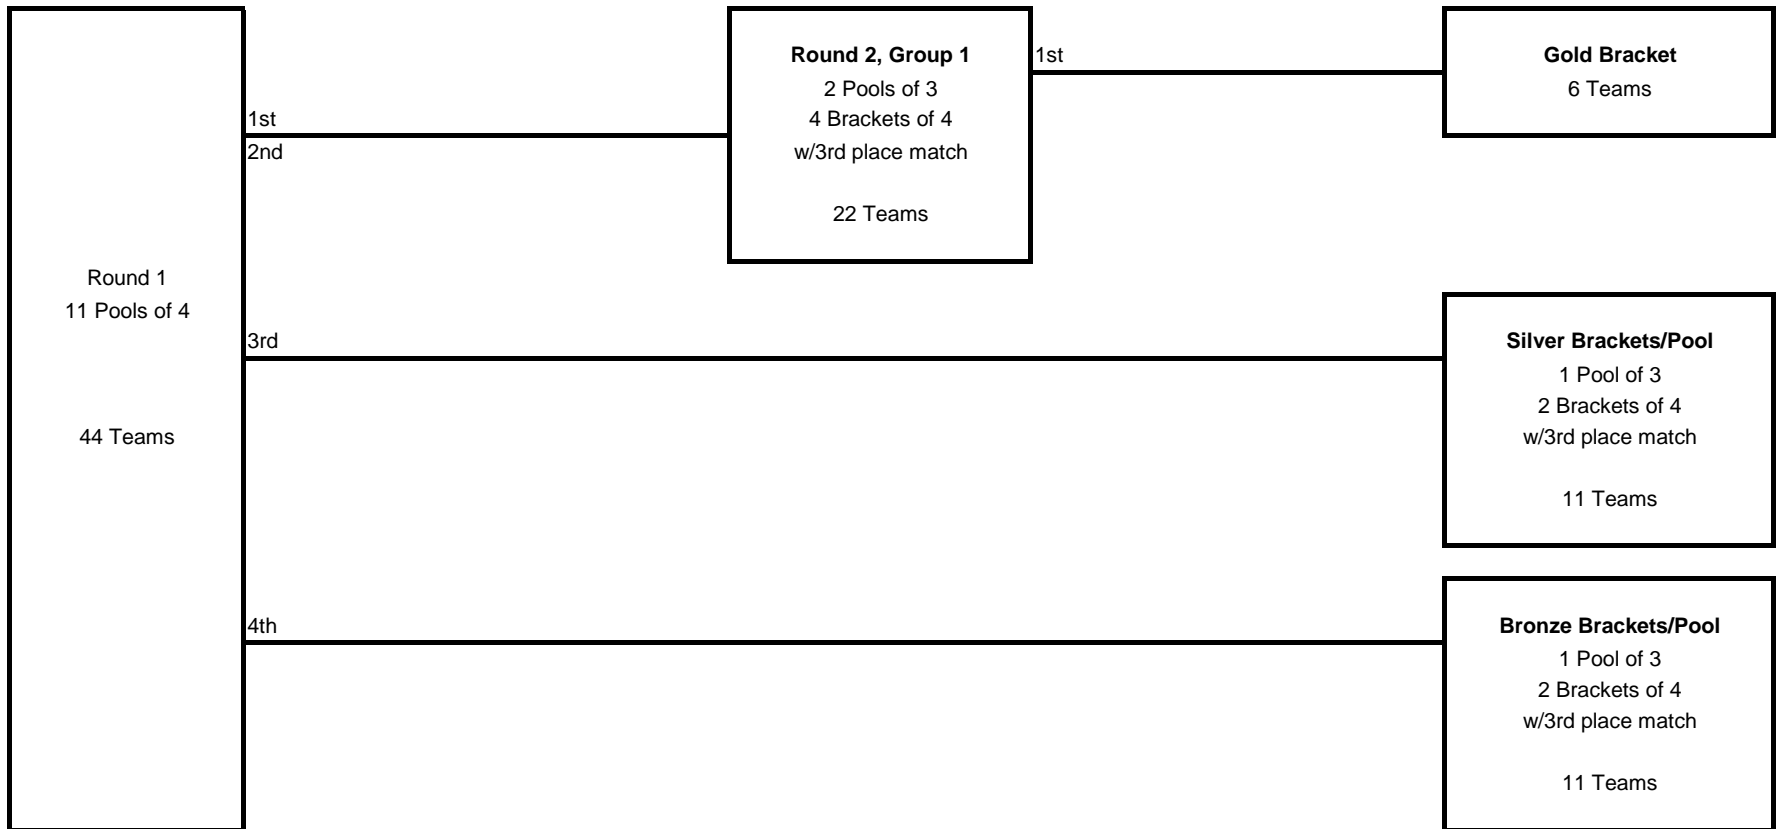

**2019 Cross Court Classic**  
**March 16-17**  
**18 & Under**  
**44 Teams**

Round 1

Round 2

Round 3

**2019 Mizuno Cross Court Classic**  
 Mar 16-17  
**17 Open**  
**14 Teams**

**2019 Mizuno Cross Court Classic**  
 Mar 16-17  
**16 Open**  
**14 Teams**