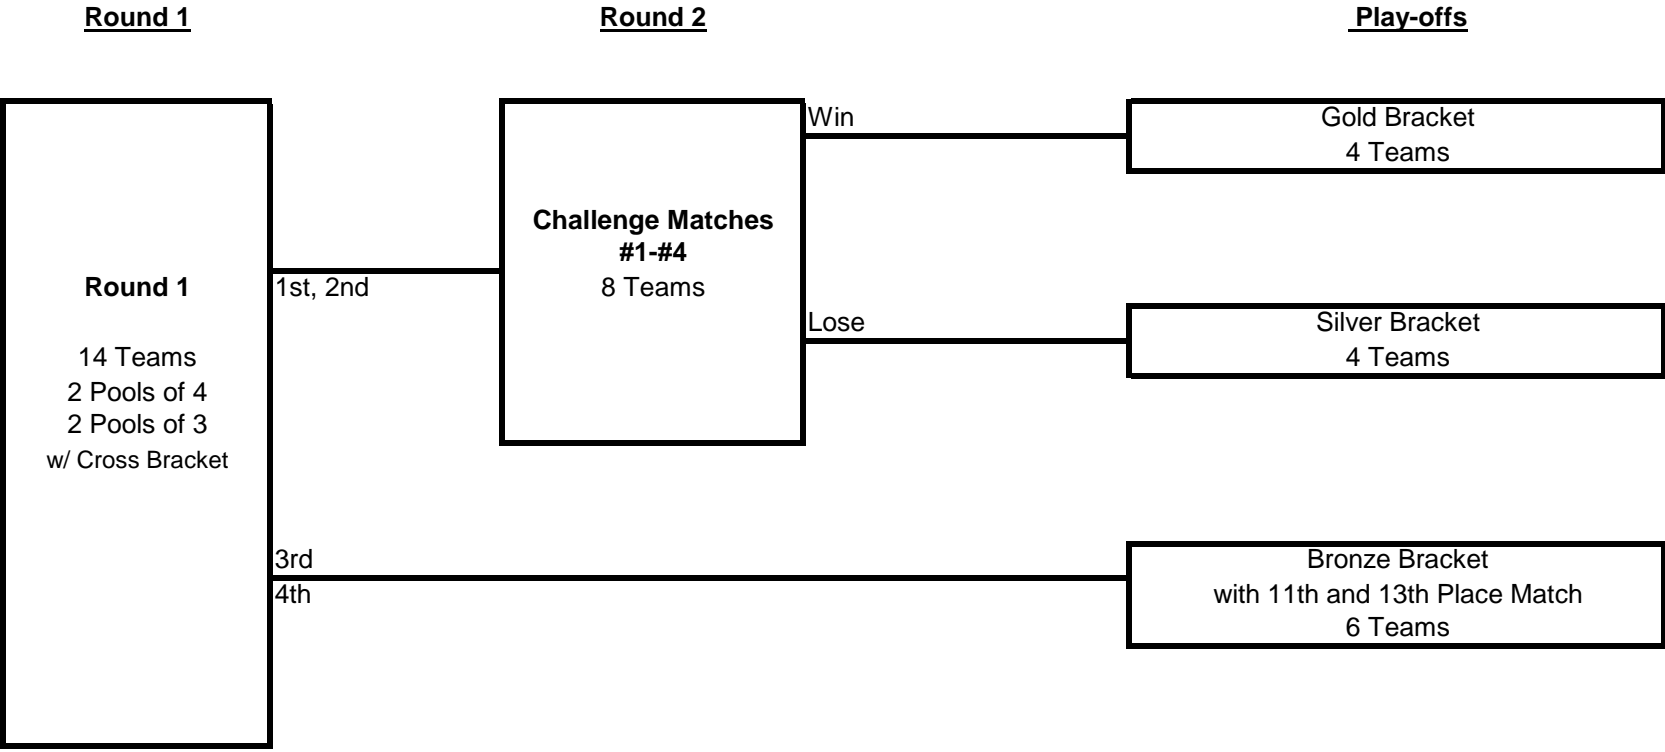

**2019 Cross Court Classic**  
**March 16-17**  
**18 & Under**  
**44 Teams**

Round 1

Round 2

Round 3

**2019 Mizuno Cross Court Classic**  
 Mar 16-17  
**17 Open**  
**14 Teams**

**2019 Mizuno Cross Court Classic**  
 Mar 16-17  
**16 Open**  
**14 Teams**