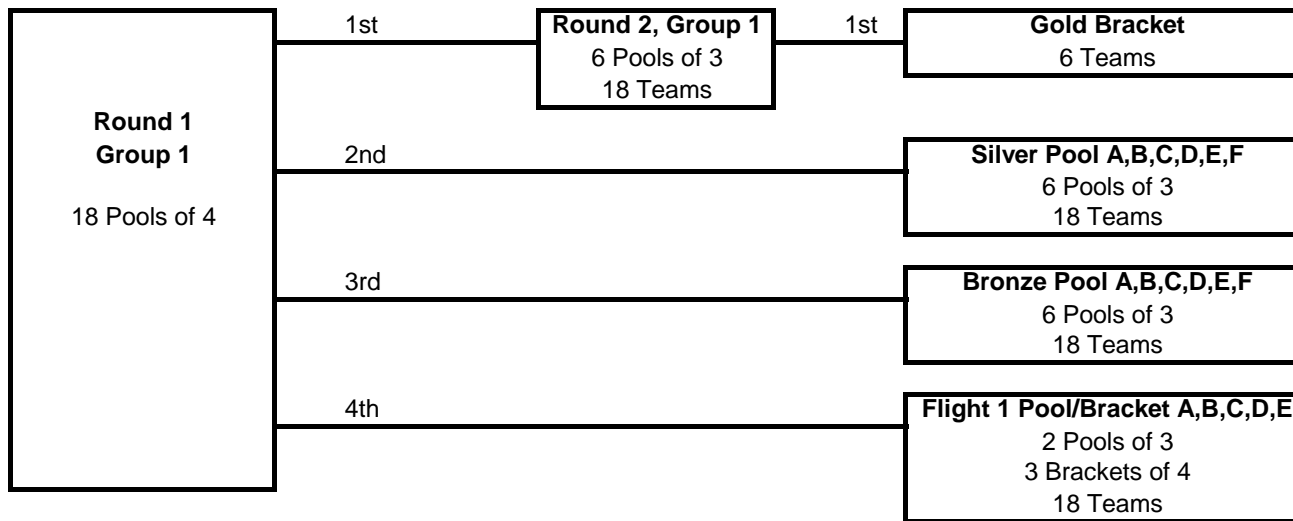

Round 2

Round 3

Play-offs

# 2019 Mizuno Cross Court Classic

March 16-17

13 Club

72 Teams

Round 1  
Sat.

Round 2  
Sun

Round 3  
Sun

**2019 Mizuno Cross Court Classic**  
 Mar 16-17  
**12 Open**  
**14 Teams**

# 2019 Cross Court Classic

March 16-17

12 Club

52 Teams

Round 1  
Sat.

Round 2  
Sun

Round 3  
Sun

**Notes:**