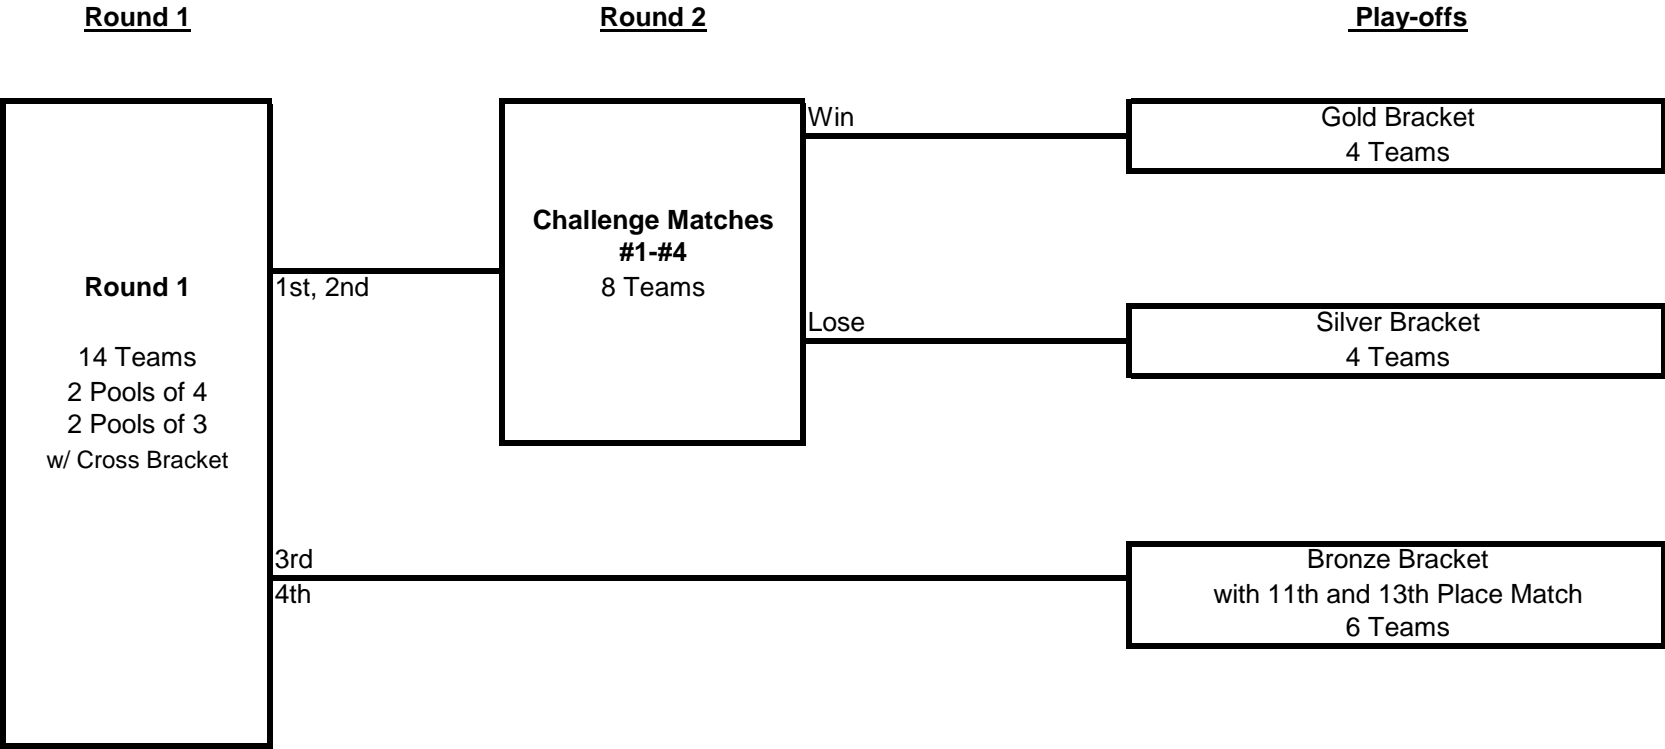

Round 2

Round 3

Play-offs

# 2019 Mizuno Cross Court Classic

March 16-17

13 Club

72 Teams

Round 1  
Sat.

Round 2  
Sun

Round 3  
Sun

**2019 Mizuno Cross Court Classic**  
 Mar 16-17  
**12 Open**  
**14 Teams**

# 2019 Cross Court Classic

March 16-17

12 Club

52 Teams

Round 1  
Sat.

Round 2  
Sun

Round 3  
Sun

**Notes:**