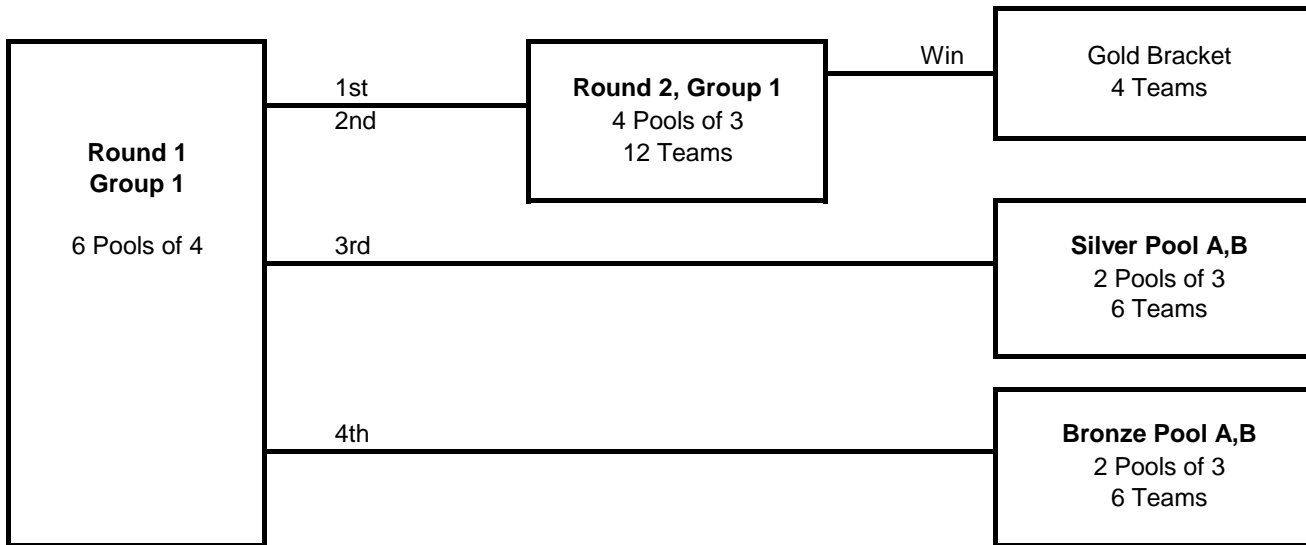

# 2019 Mizuno Cross Court Classic

March 16-17

15 Elite

24 Teams

Round 1  
Sat.

Round 2  
Sun.

Round 3  
Sun.

# 2019 Mizuno Cross Court Classic

Mar 16-17

15 Club

78 Teams

**2019 Mizuno Cross Court Classic**  
**March 16-17**  
**14 Open**  
9 Teams

Round 1

Round 2

Play-offs