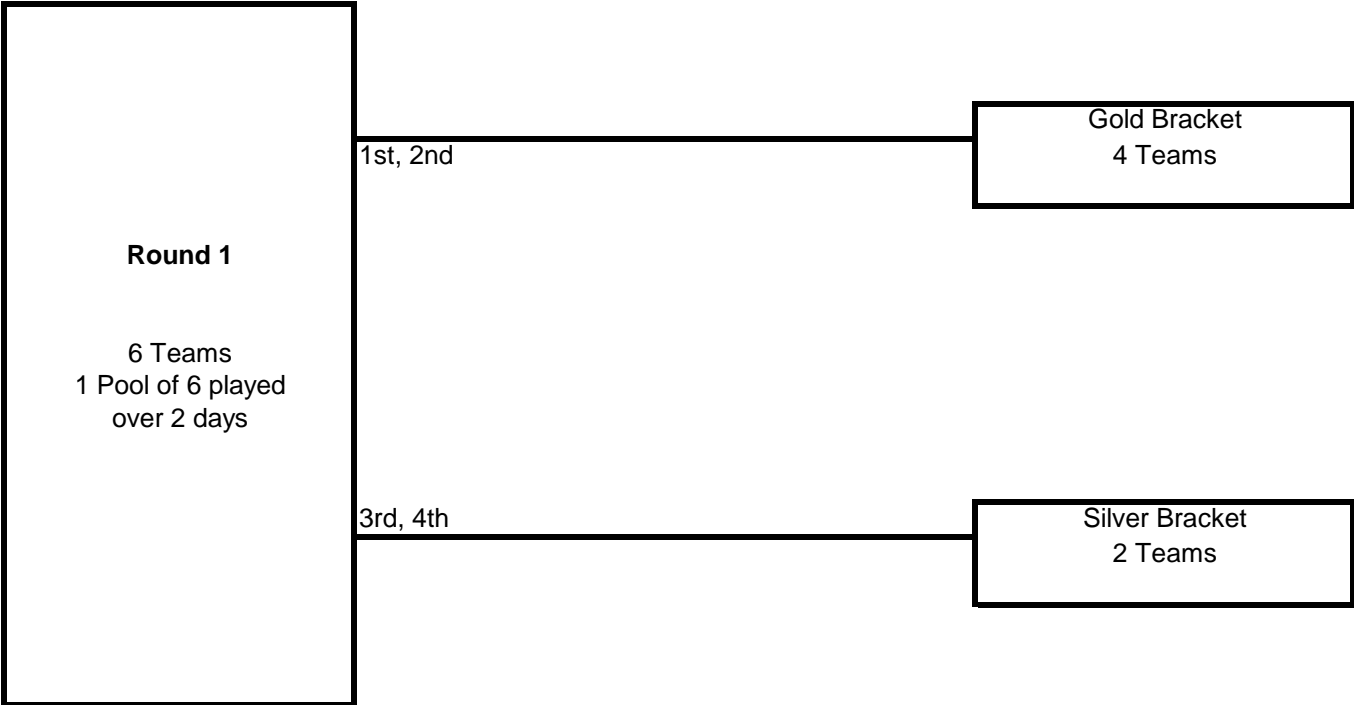

# 2019 Mizuno Cross Court Classic

Mar 16-17

14 Club

82 Teams

**2017 Tour of Texas Warm Up  
13 Open  
6 Teams**

Round 1

**2019 Mizuno Cross Court Classic**  
**Mar 16-17**  
**13 Elite**  
**18 Teams**

Round 1

Round 2

Round 3

Play-offs