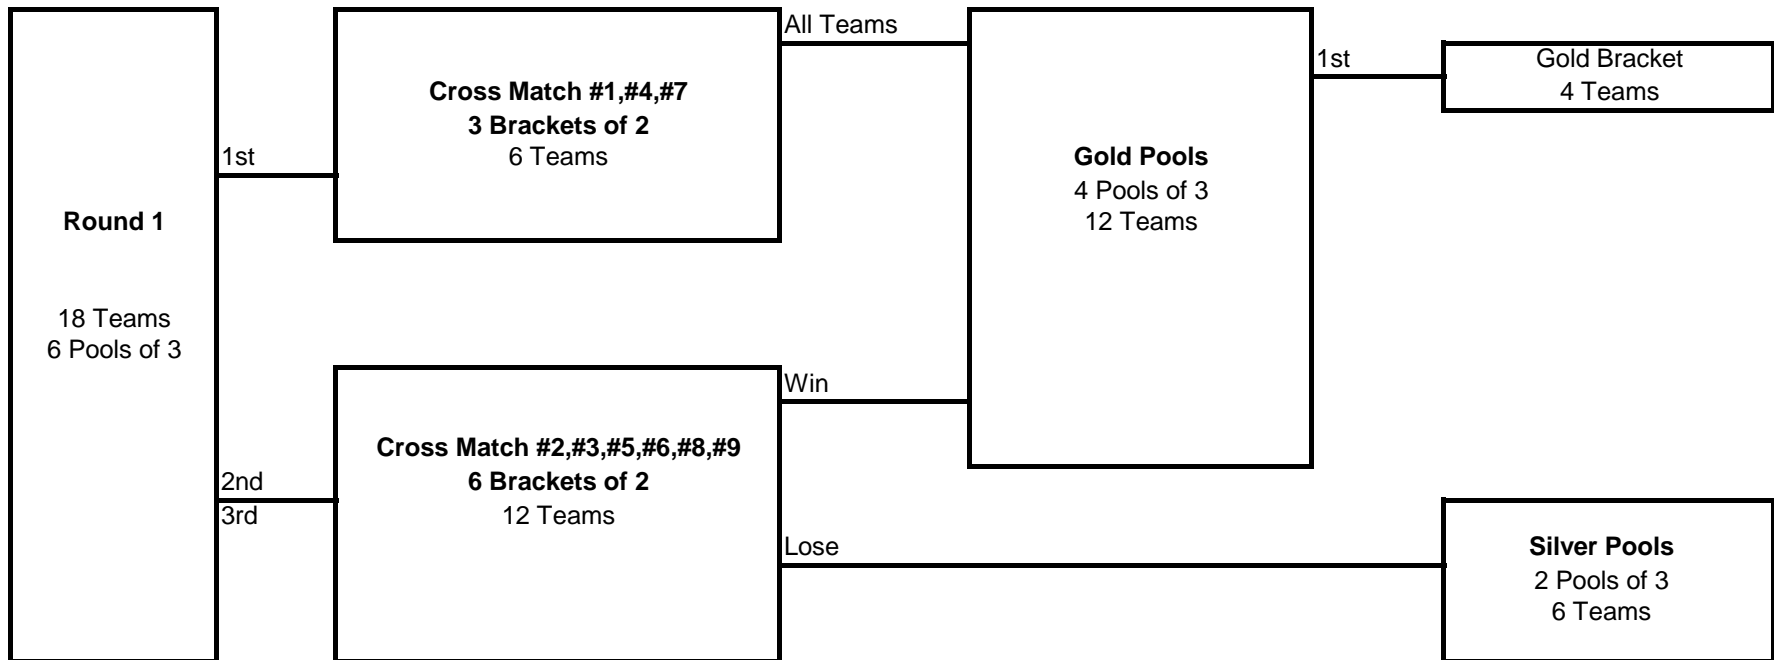

# 2019 Mizuno Cross Court Classic

Mar 16-17

14 Club

82 Teams

**2017 Tour of Texas Warm Up  
13 Open  
6 Teams**

Round 1

**2019 Mizuno Cross Court Classic**  
**Mar 16-17**  
**13 Elite**  
**18 Teams**

Round 1

Round 2

Round 3

Play-offs