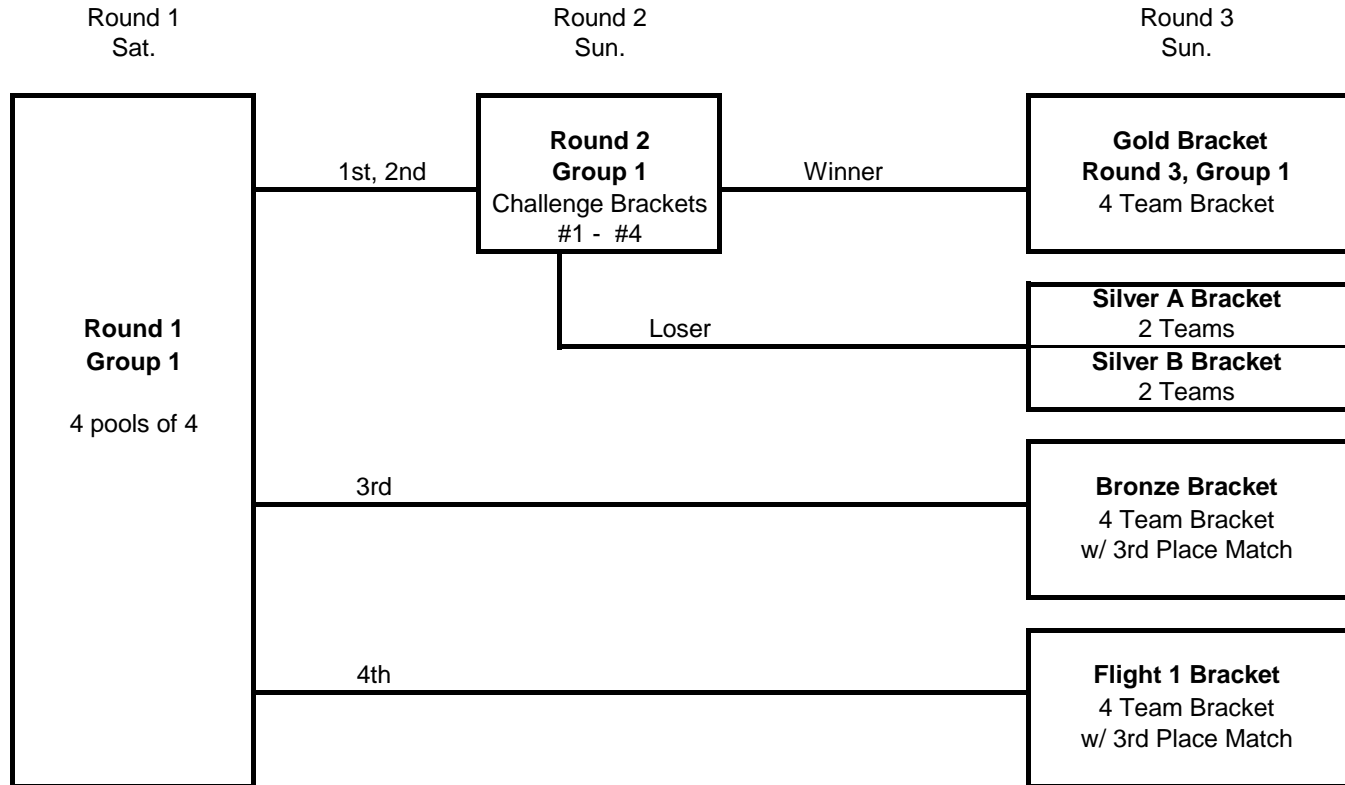

2019 Mizuno Cross Court Classic

March 16-17

15 Open

16 Teams