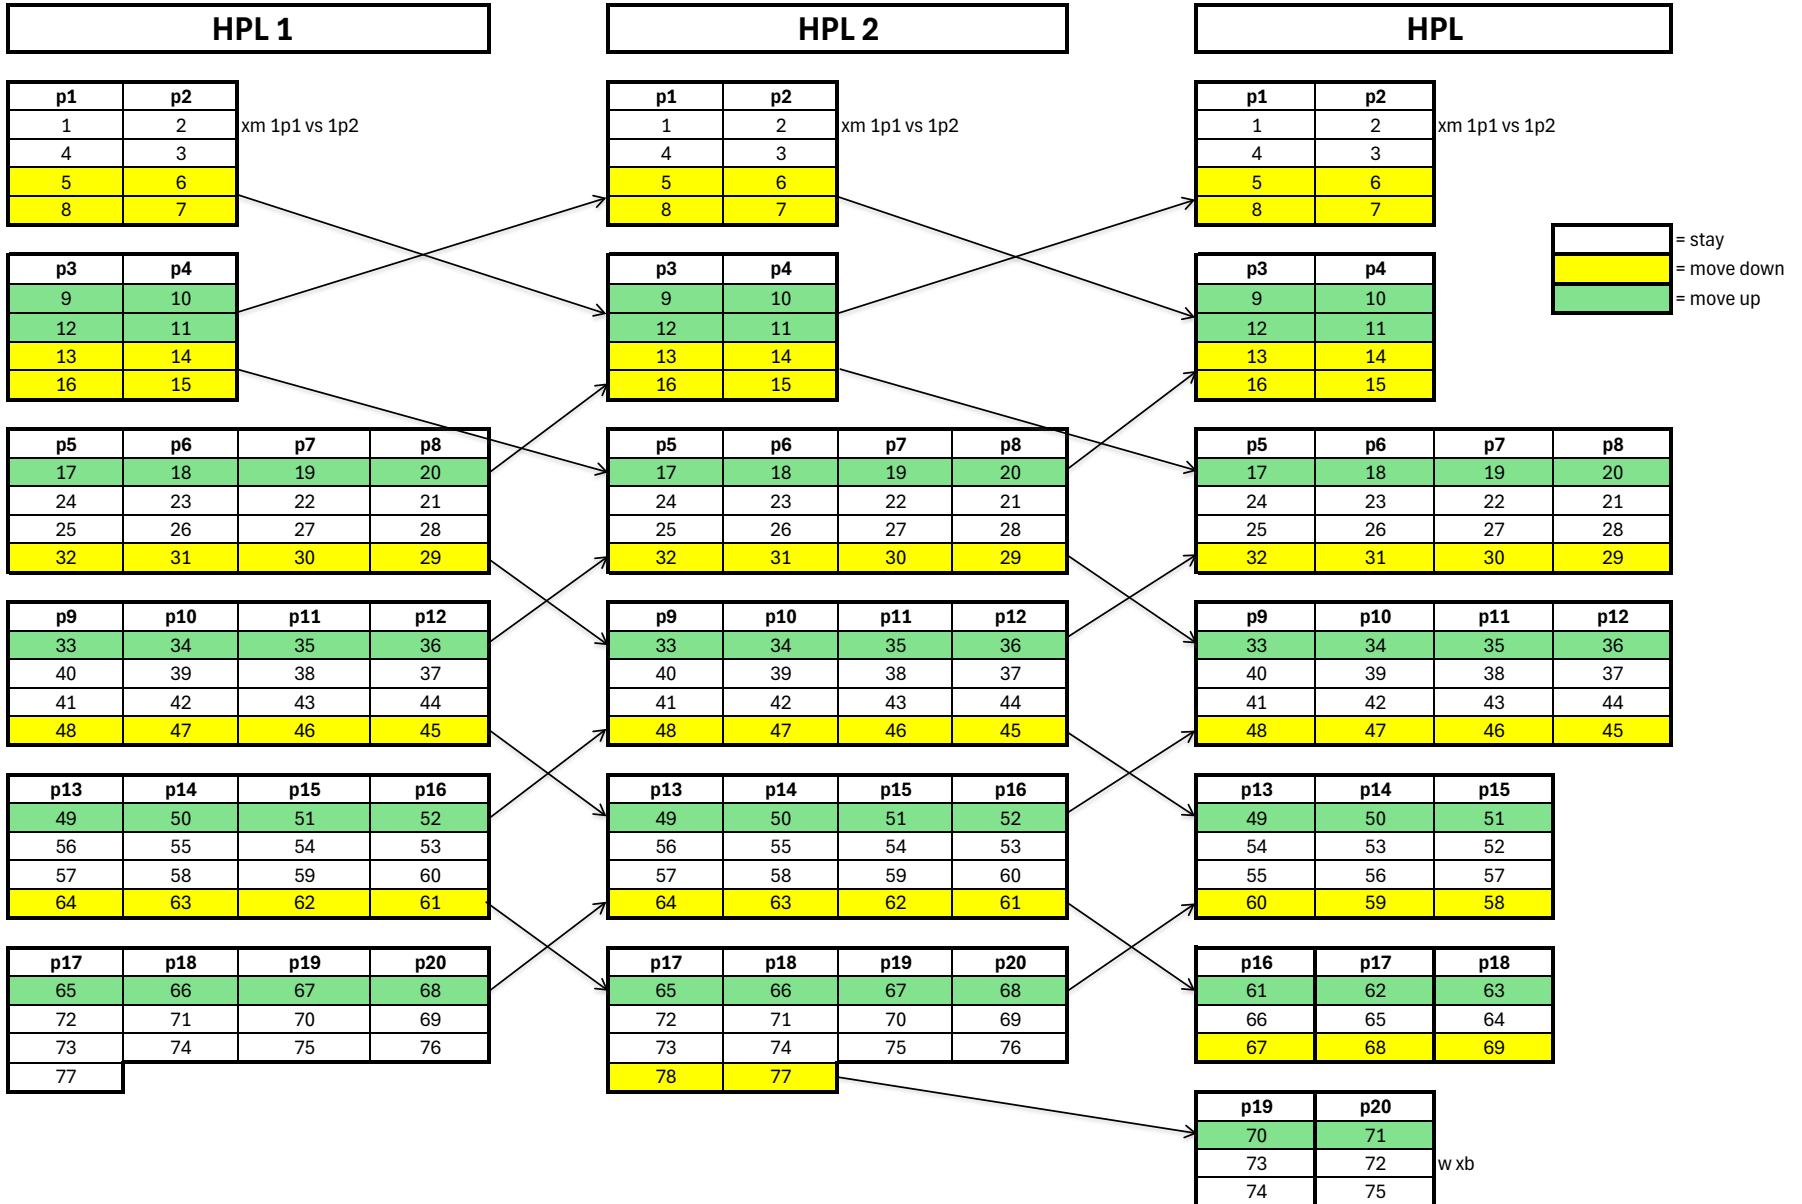

Note: The flow chart is for reference only. As a result of late drops the actual competition grid may differ. In these cases teams will be moved up and down according to finishes.

2025 HOUSTON POWER LEAGUE 12's