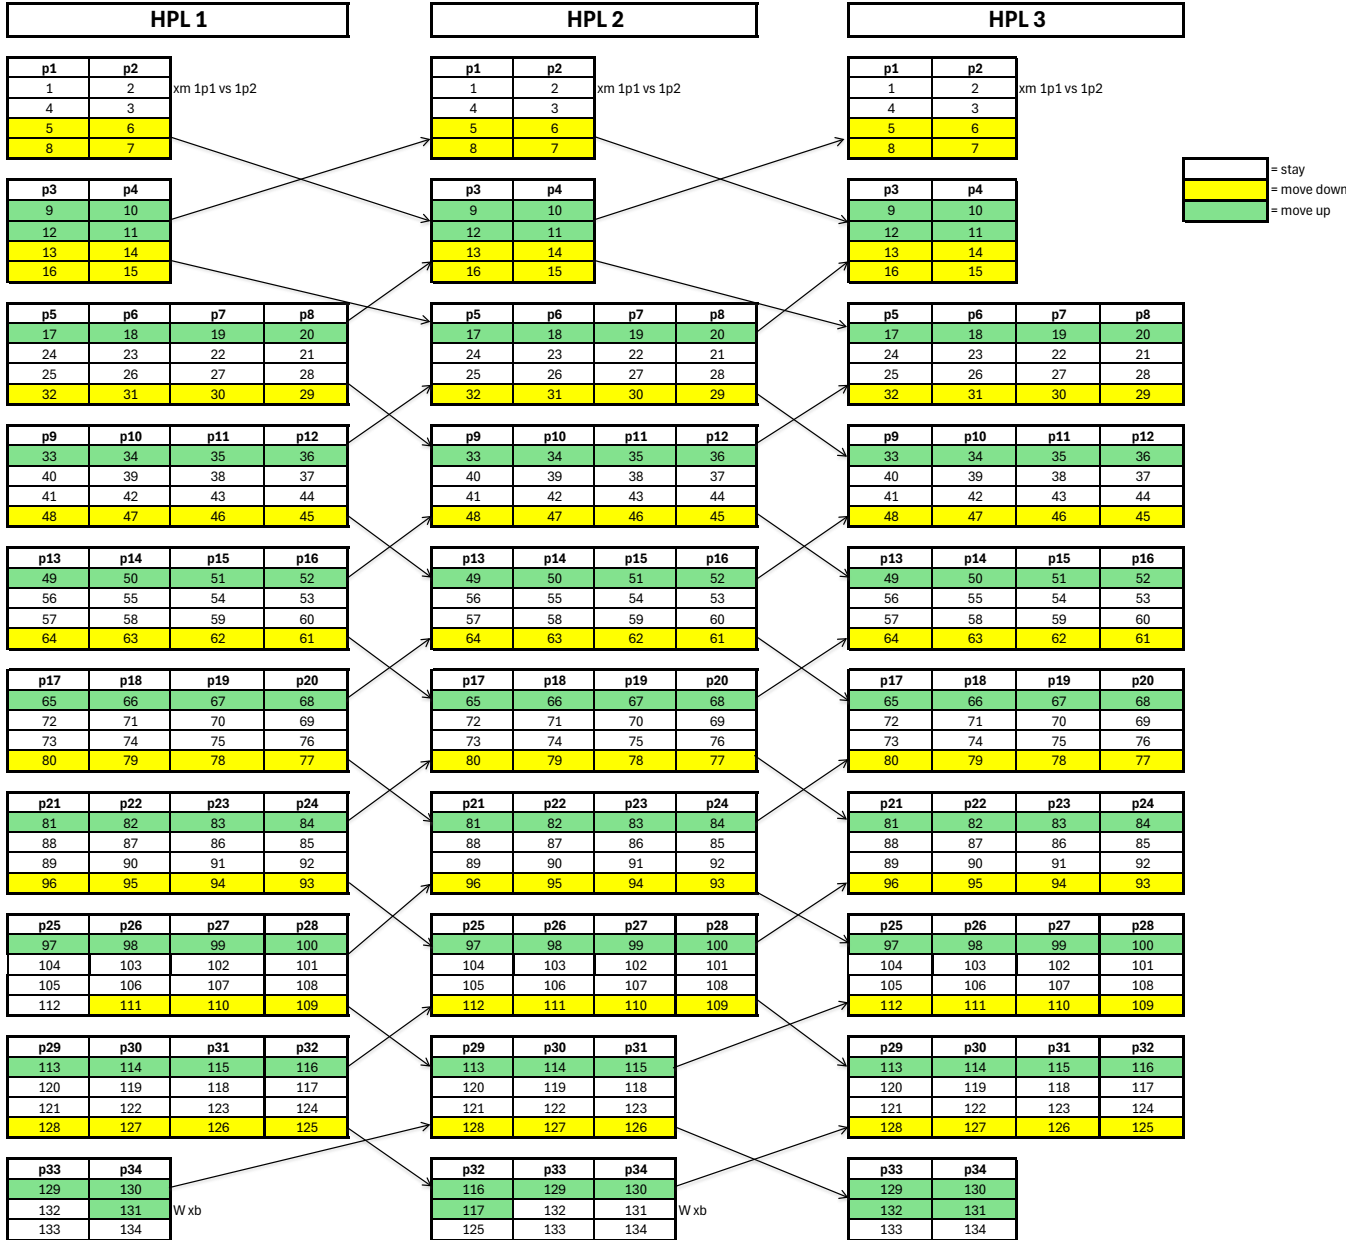

Note: The flow chart is for reference only. As a result of late drops the actual competition grid may differ. In these cases teams will be moved up and down according to finishes.

## 2025 HOUSTON POWER LEAGUE 15's

Note: The flow chart is for reference only. As a result of late drops the actual competition grid may differ. In these cases teams will be moved up and down according to finishes.

## 2025 HOUSTON POWER LEAGUE 14's

Note: The flow chart is for reference only. As a result of late drops the actual competition grid may differ. In these cases teams will be moved up and down according to finishes.

## 2025 HOUSTON POWER LEAGUE 12's

Note: The flow chart is for reference only. As a result of late drops the actual competition grid may differ. In these cases teams will be moved up and down according to finishes.