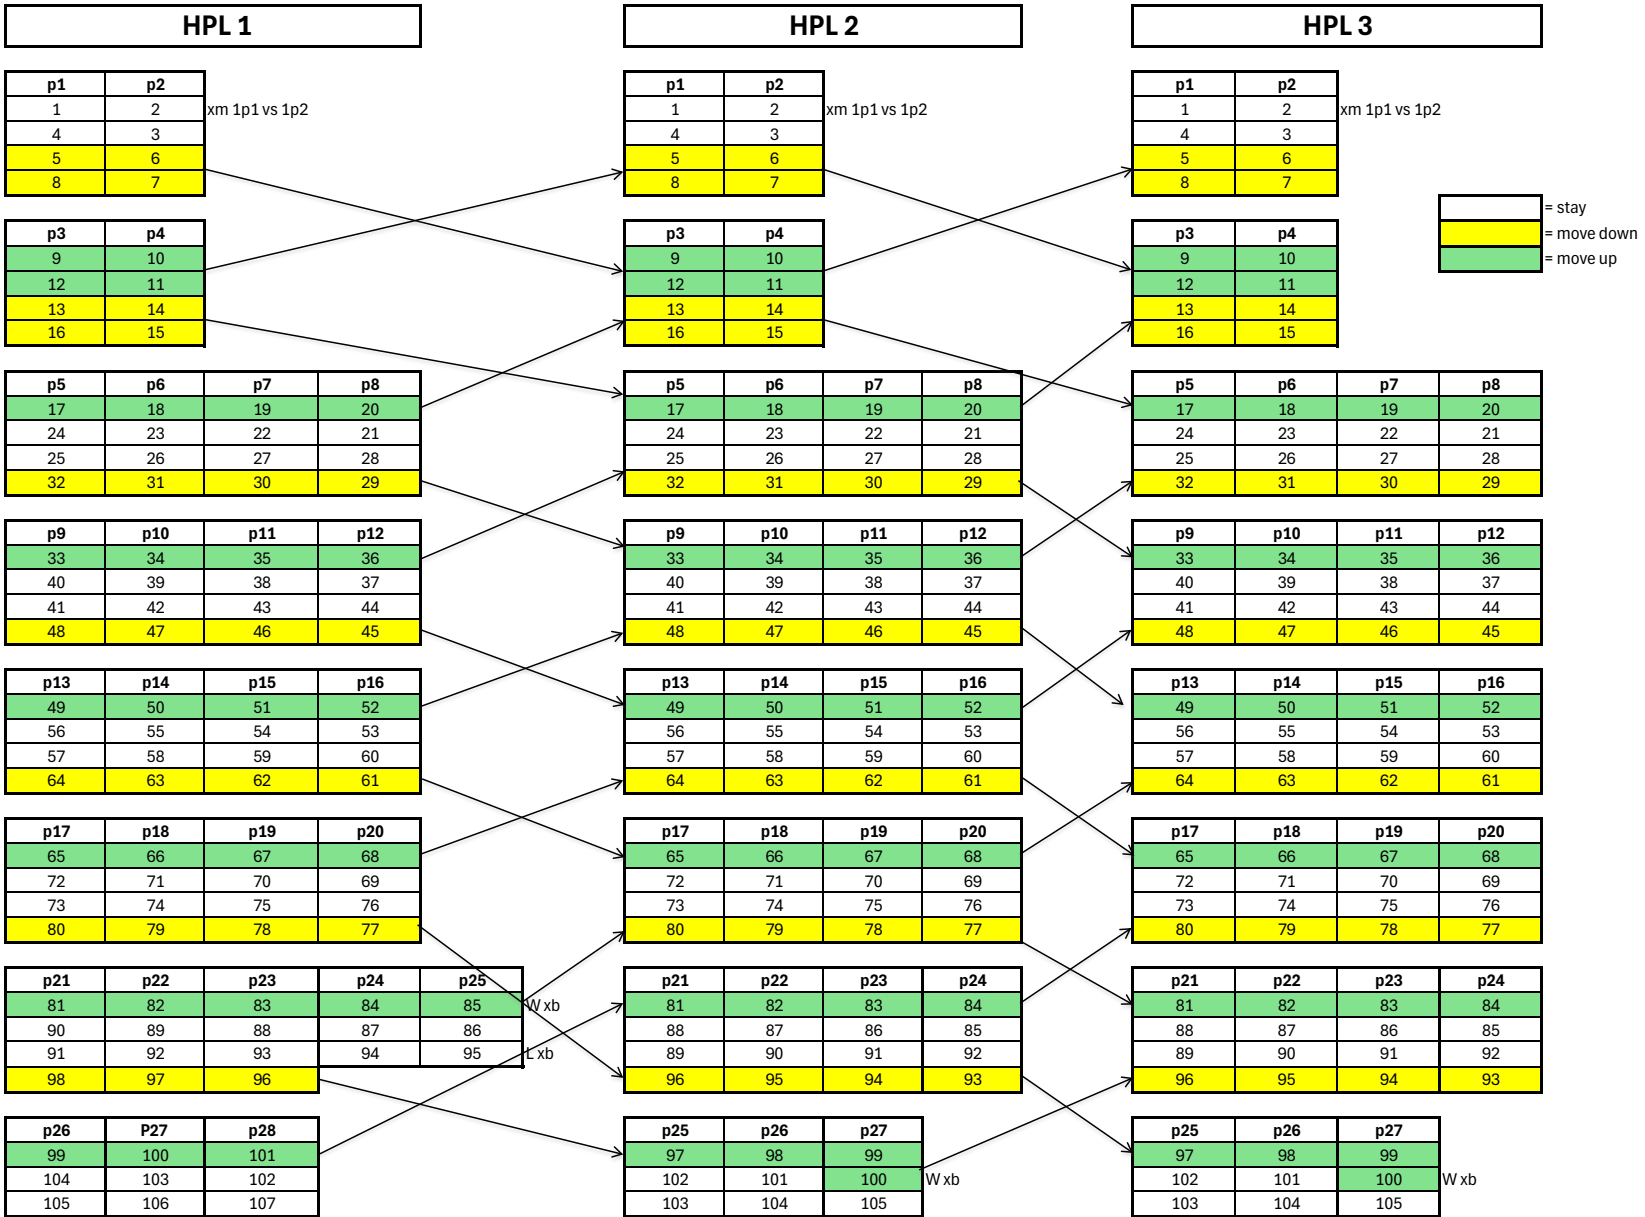

Note: The flow chart is for reference only. As a result of late drops the actual competition grid may differ. In these cases teams will be moved up and down according to finishes.

## 2025 HOUSTON POWER LEAGUE 15's

Note: The flow chart is for reference only. As a result of late drops the actual competition grid may differ. In these cases teams will be moved up and down according to finishes.

## 2025 HOUSTON POWER LEAGUE 14's

Note: The flow chart is for reference only. As a result of late drops the actual competition grid may differ. In these cases teams will be moved up and down according to finishes.

## 2025 HOUSTON POWER LEAGUE 13's

Note: The flow chart is for reference only. As a result of late drops the actual competition grid may differ. In these cases teams will be moved up and down according to finishes.