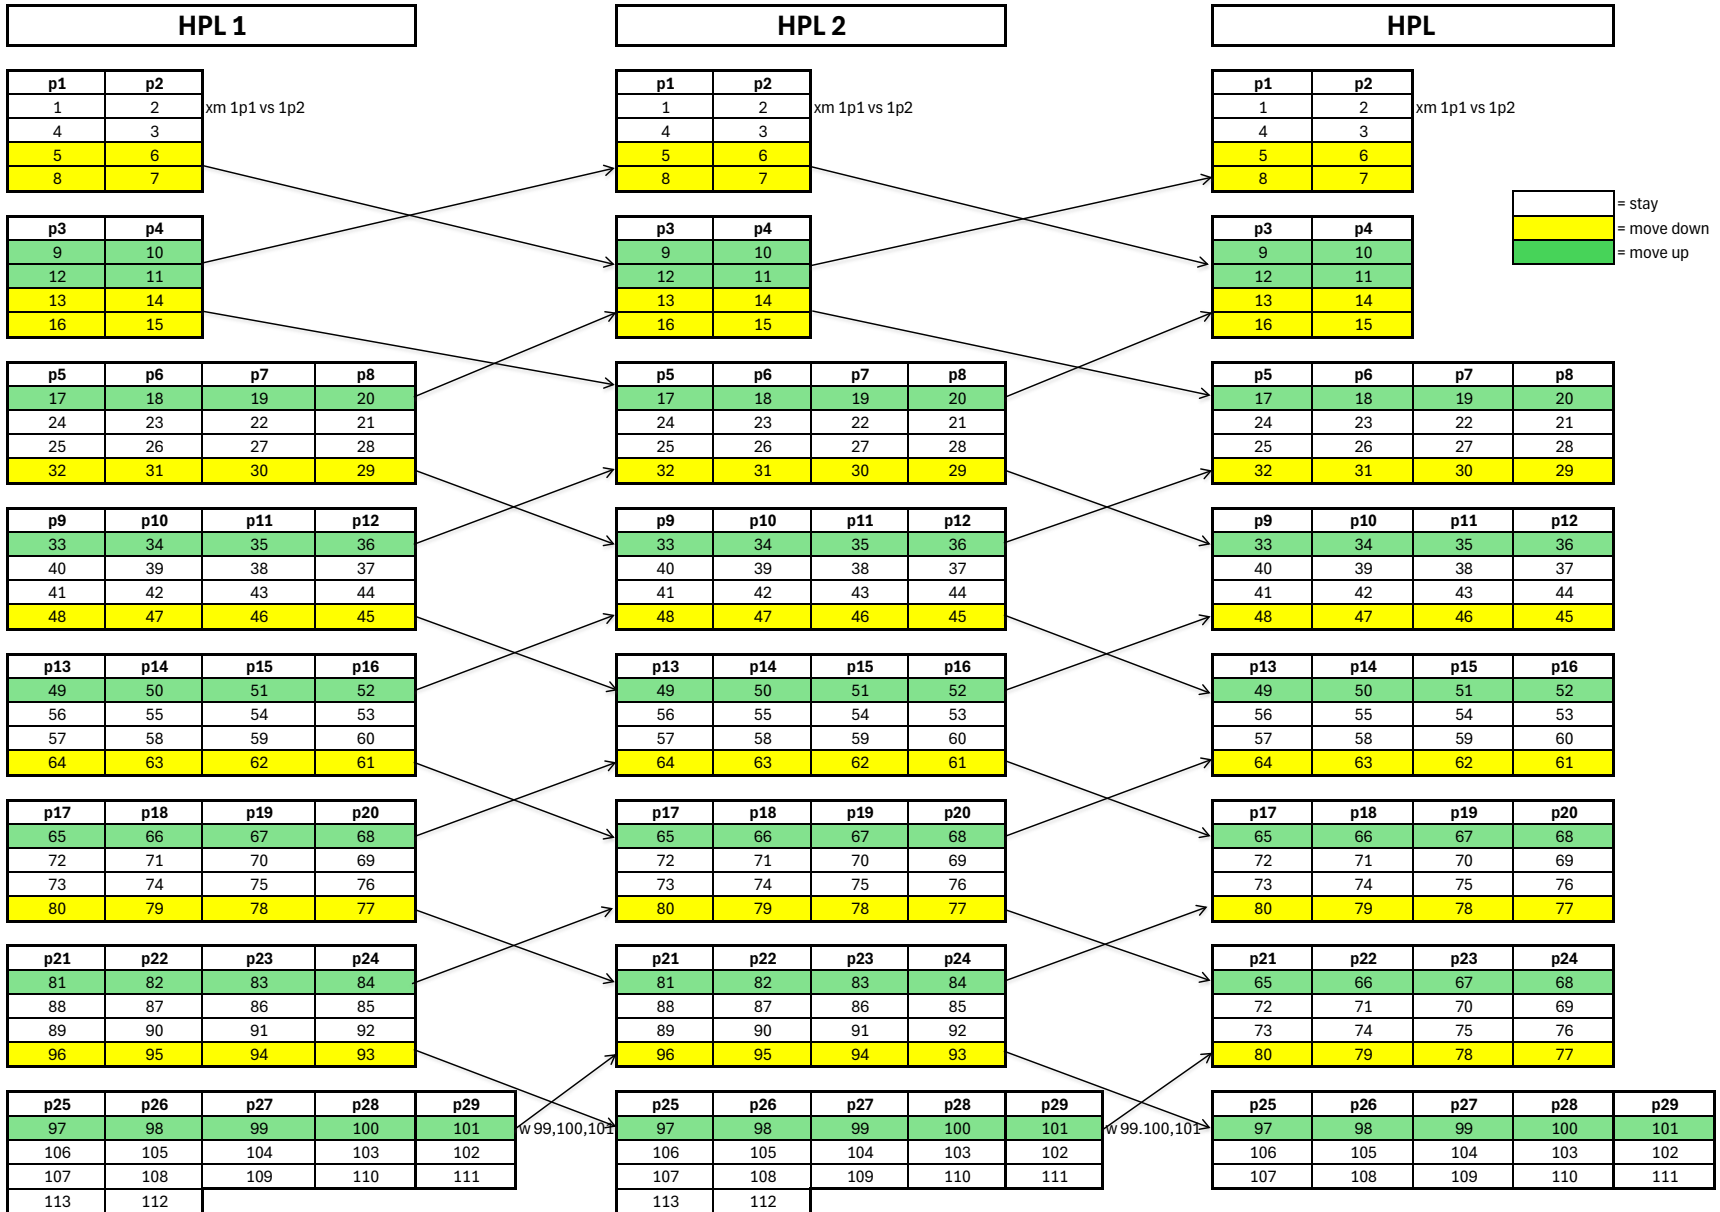

Note: The flow chart is for reference only. As a result of late drops the actual competition grid may differ. In these cases teams will be moved up and down according to finishes.

## 2025 HOUSTON POWER LEAGUE 15's

Note: The flow chart is for reference only. As a result of late drops the actual competition grid may differ. In these cases teams will be moved up and down according to finishes.

## 2025 HOUSTON POWER LEAGUE 14's

Note: The flow chart is for reference only. As a result of late drops the actual competition grid may differ. In these cases teams will be moved up and down according to finishes.

## 2025 HOUSTON POWER LEAGUE 13's

Note: The flow chart is for reference only. As a result of late drops the actual competition grid may differ. In these cases teams will be moved up and down according to finishes.